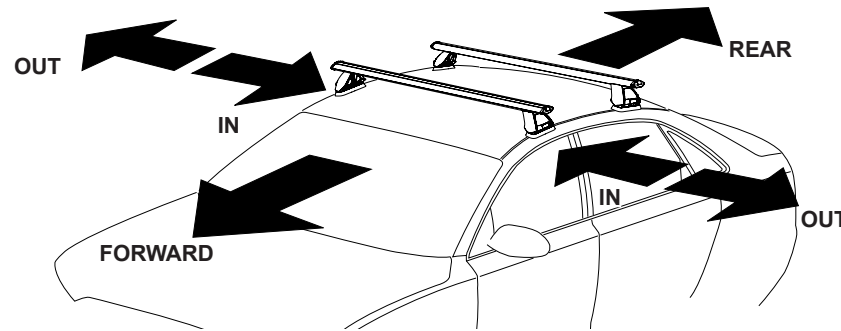

Rhino Rack 2500 Series - DK497 instruction

CONTROLLED

Measurement A: CENTRE of door jamb to CENTRE arrow of leg foot plate.

Measurement B: CENTRE of Front leg foot plate arrow to CENTRE of Rear leg foot plate arrow.

Carrying capacity: Roof rack is rated up to 75kg. Please refer to manufacturers handbook for your vehicles maximum roof load capacity. Always use the lower of the two figures.

If your vehicle is not listed on this fitting instruction please refer to your countries Rhino-Rack web site for the latest information.

Direction of Pad Arrow and Foot Plate Arrow

VEHICLE	Date	Measurement A	Measurement B	Load Rating up to (includes racks 5kg/ 11lbs)
Kia Cerato BD 4dr Sedan	18-	250mm / 9 13/16"	700mm / 27,9/16"	75kg / 165lbs
Kia Forte BD 4dr Sedan	19-	250mm / 9 13/16"	700mm / 27,9/16"	75kg / 165lbs