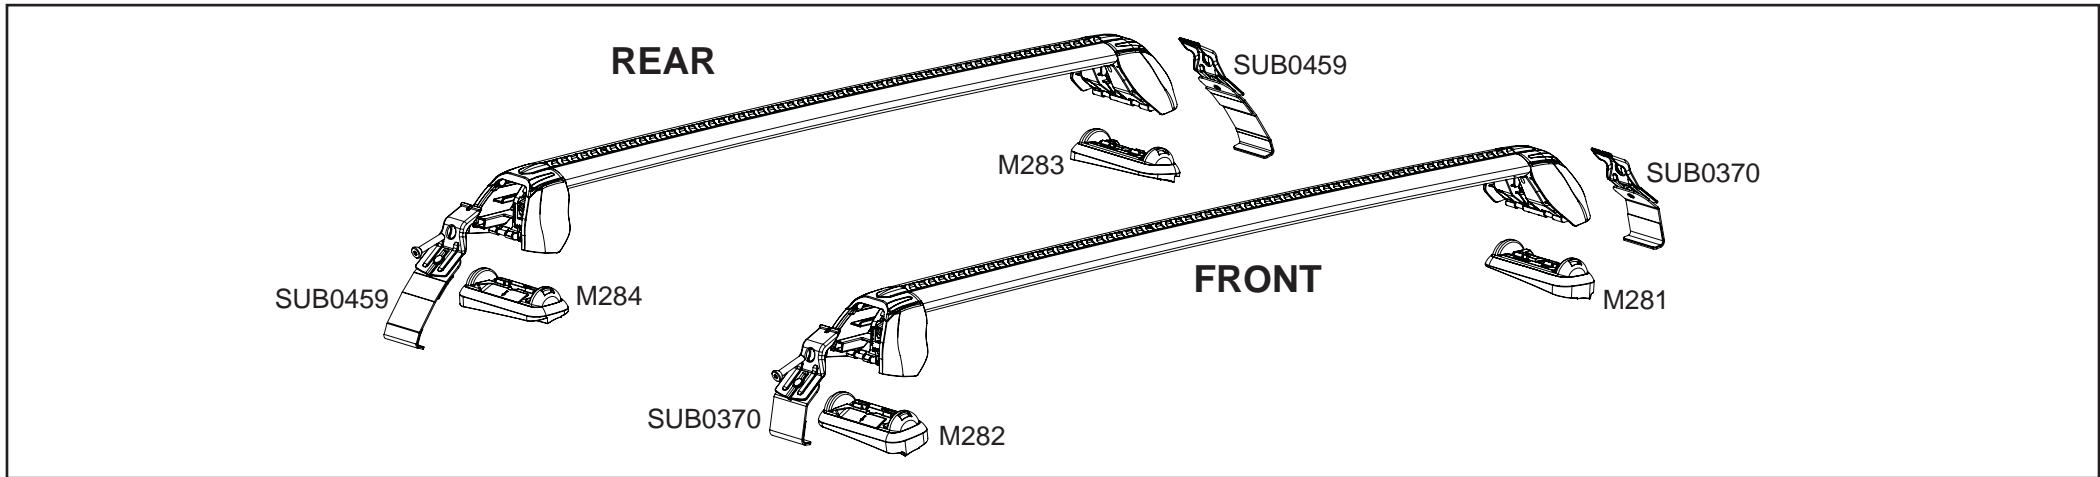

Rhino-Rack 2500 Series

CONTROLLED

**Instruction for
DK471 and RS719**

| | | FRONT | | | | | | | REAR | | | | | |
|-------------------|------|---|---|--|---|---|----------------------------|----------------------------|--------------------------------|---------------------|-----------------------------------|-----------------------------------|----------------------------|----------------------------|
| | | Crossbar Identification | | | | | | | Crossbar Identification | | | | | |
| | |  |  |  |  |  | | | | | | | | |
| Vehicle | Date | Crossbar | Front Right Pad/Clamp | Front Left Pad/Clamp | Measurement strip length per side | Measurement strip length per side | Measurement Distance (x) | Foot plate arrow direction | Rear Right Pad/Clamp | Rear Left Pad/Clamp | Measurement strip length per side | Measurement strip length per side | Measurement Distance (x) | Foot plate arrow direction |
| KIA Rio 5dr hatch | 17- | 1180mm | M282 SUB0370 | M281 SUB0370 | 188mm | 133mm | 944mm / 37,11/64" | OUT | M284 SUB0459 | M283 SUB0459 | 143mm | 88mm | 854mm / 33,5/8" | OUT |
| | | | Pad Arrow Forward | | | | | | Pad Arrow Forward | | | | | |

Table above refers to Direction of Pad Arrow and Foot Plate Arrow when fitted on the vehicle.

If your vehicle is not listed on this fitting instruction please refer to your countries Rhino-Rack web site for the latest information.

Rhino-Rack 2500 Series

CONTROLLED

Measurement A: CENTRE of door jamb to CENTRE arrow of leg foot plate.

Measurement B: CENTRE of Front leg foot plate arrow to CENTRE of Rear leg foot plate arrow.

Carrying capacity: Roof rack is rated up to 75kg. Please refer to manufacturers handbook for your vehicles maximum roof load capacity. Always use the lower of the two figures.