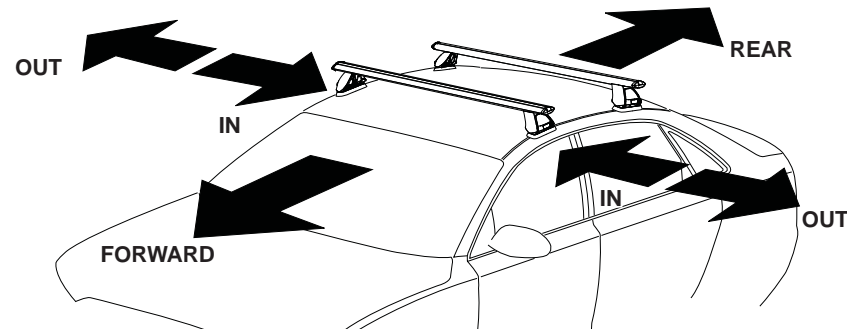

Rhino-Rack 2500 Series

CONTROLLED

**Instruction for
DK471 and RS719**

| | | FRONT | | | | | | | REAR | | | | | |
|-------------------|------|---|---|--|---|---|----------------------------|----------------------------|--------------------------------|---------------------|-----------------------------------|-----------------------------------|----------------------------|----------------------------|
| | | Crossbar Identification | | | | | | | Crossbar Identification | | | | | |
| | |  |  |  |  |  | | | | | | | | |
| Vehicle | Date | Crossbar | Front Right Pad/Clamp | Front Left Pad/Clamp | Measurement strip length per side | Measurement strip length per side | Measurement Distance (x) | Foot plate arrow direction | Rear Right Pad/Clamp | Rear Left Pad/Clamp | Measurement strip length per side | Measurement strip length per side | Measurement Distance (x) | Foot plate arrow direction |
| KIA Rio 5dr hatch | 17- | 1180mm | M282 SUB0370 | M281 SUB0370 | 188mm | 133mm | 944mm / 37,11/64" | OUT | M284 SUB0459 | M283 SUB0459 | 143mm | 88mm | 854mm / 33,5/8" | OUT |
| | | | Pad Arrow Forward | | | | | | Pad Arrow Forward | | | | | |

Table above refers to Direction of Pad Arrow and Foot Plate Arrow when fitted on the vehicle.

If your vehicle is not listed on this fitting instruction please refer to your countries Rhino-Rack web site for the latest information.

Rhino-Rack 2500 Series

CONTROLLED

Measurement A: CENTRE of door jamb to CENTRE arrow of leg foot plate.

Measurement B: CENTRE of Front leg foot plate arrow to CENTRE of Rear leg foot plate arrow.

Carrying capacity: Roof rack is rated up to 75kg. Please refer to manufacturers handbook for your vehicles maximum roof load capacity. Always use the lower of the two figures.