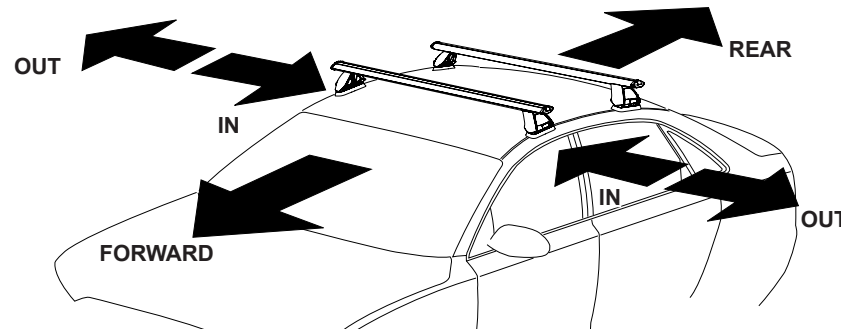

Rhino Rack 2500 Series - DK455 instruction

CONTROLLED

Measurement A: CENTRE of door jamb to CENTRE arrow of leg foot plate.

Measurement B: CENTRE of Front leg foot plate arrow to CENTRE of Rear leg foot plate arrow.

Carrying capacity: Roof rack is rated up to 75kg. Please refer to manufacturers handbook for your vehicles maximum roof load capacity. Always use the lower of the two figures.

If your vehicle is not listed on this fitting instruction please refer to your countries Rhino-Rack web site for the latest information.

Direction of Pad Arrow and Foot Plate Arrow

VEHICLE	Date	Measurement A	Measurement B	Load Rating up to (includes racks 5kg/ 11lbs)
Hyundai Sonata 4dr sedan 7th Gen LF	15-	140mm / 5,33/64"	600mm / 23,5/8"	75kg / 165lbs