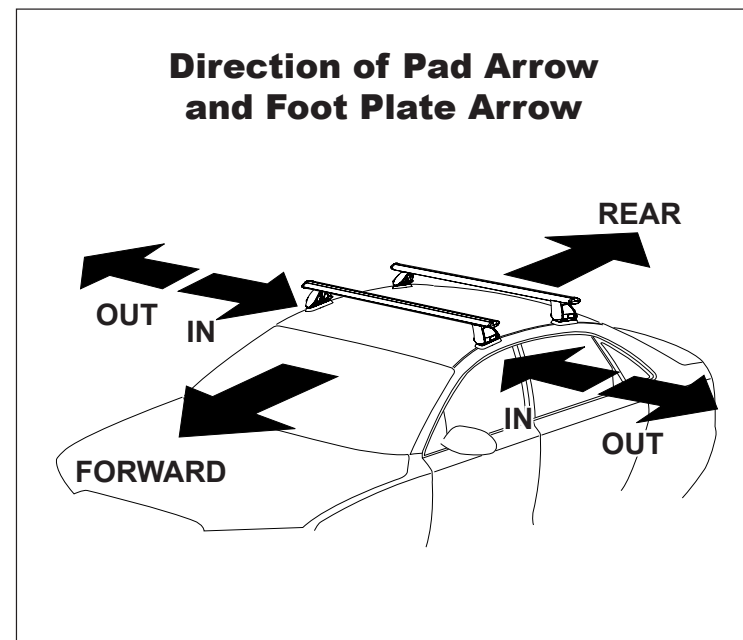

DK390 Rhino-Rack VA, DA, Euro & HD crossbar instruction

Measurement A: CENTRE of door jamb to CENTRE arrow of leg foot plate.

Measurement B: CENTRE of Front leg foot plate arrow to CENTRE of Rear leg foot plate arrow.

Carrying capacity: Roof rack is rated to 75kg. Please refer to manufacturers handbook for your vehicles maximum roof load capacity. Always use the lower of the two figures.

If your vehicle is not listed on this fitting instruction please refer to your countries Rhino-Rack web site for the latest information.

VEHICLE	Date	Measurement A	Measurement B	Load Rating (includes racks 5kg/ 11lbs)
VW Golf MkVII	01/13-	200mm / 7,7/8"	700mm / 27,9/16"	75kg / 165lbs