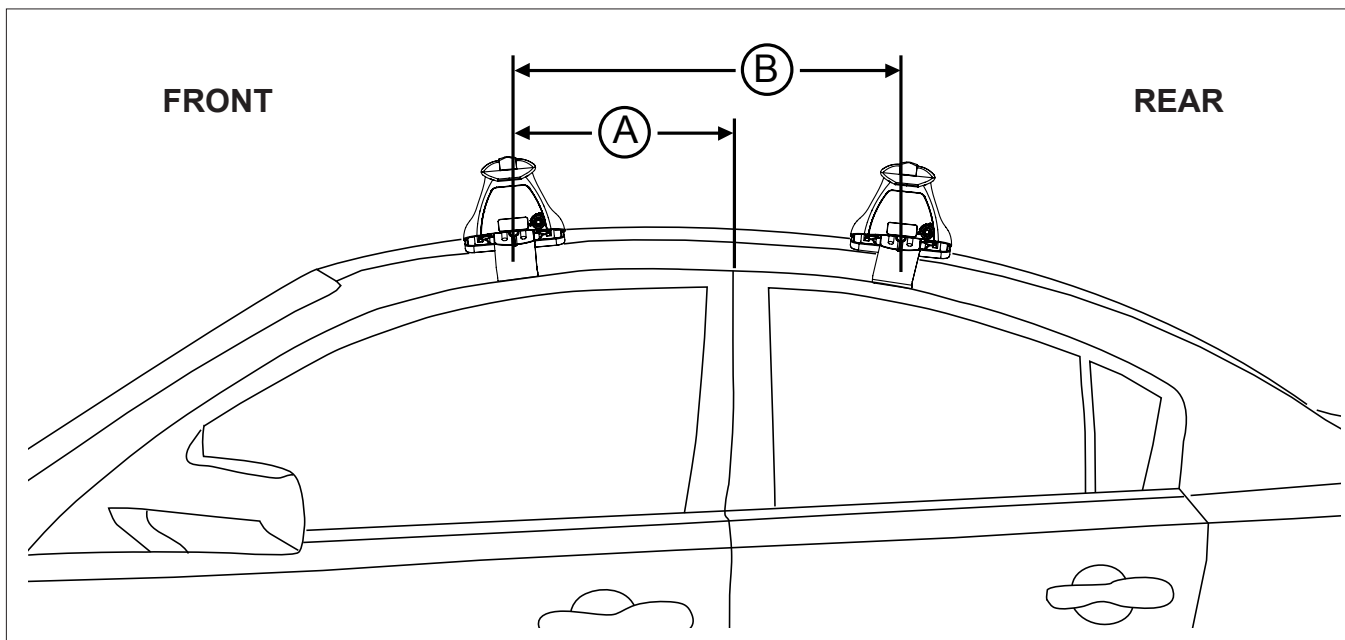

DK390 Rhino-Rack VA, DA, Euro & HD crossbar instruction

Measurement A: CENTRE of door jamb to CENTRE arrow of leg foot plate.

Measurement B: CENTRE of Front leg foot plate arrow to CENTRE of Rear leg foot plate arrow.

Carrying capacity: Roof rack is rated to 75kg. Please refer to manufacturers handbook for your vehicles maximum roof load capacity. Always use the lower of the two figures.

If your vehicle is not listed on this fitting instruction please refer to your countries Rhino-Rack web site for the latest information.

VEHICLE	Date	Measurement A	Measurement B	Load Rating (includes racks 5kg/ 11lbs)
VW Golf MkVII	01/13-	200mm / 7,7/8"	700mm / 27,9/16"	75kg / 165lbs