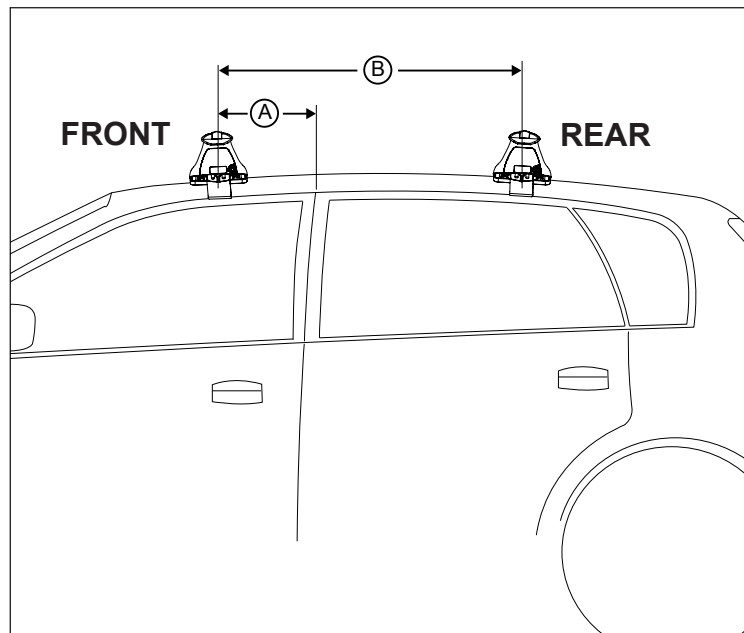

DK364 / DK364F Rhino-Rack VA, DA, Euro & HD crossbar instruction

IDENTIFICATION CHART

Vehicle	Date	Crossbar	FRONT CROSSBAR					REAR CROSSBAR						
			Front Right Pad/ Clamp	Front Left Pad/ Clamp	Measurement strip length per side	Measurement strip length per side	Measurement Distance (x)	Foot plate arrow direction	Rear Right Pad/ Clamp	Rear Left Pad/ Clamp	Measurement strip length per side	Measurement strip length per side	Measurement Distance (x)	Foot plate arrow direction
Ssangyong Actyon Sports dual cab	07-	1260mm	142673 SUB0369	142674 SUB0369	193mm	80mm	1034mm / 40,23/32"	OUT	142676 SUB0369	142675 SUB0369	179mm	66mm	1006mm / 39,39/64"	OUT
			Arrow OUT						Arrow OUT					
Ssangyong Korando Sports dual cab	07-	1260mm	142673 SUB0369	142674 SUB0369	193mm	80mm	1034mm / 40,23/32"	OUT	142676 SUB0369	142675 SUB0369	179mm	66mm	1006mm / 39,39/64"	OUT
			Arrow OUT						Arrow OUT					

DK364 / DK364F Rhino-Rack VA, DA, Euro & HD crossbar instruction

Measurement A: CENTRE of door jamb to CENTRE arrow of leg foot plate.

Measurement B: CENTRE of Front leg foot plate arrow to CENTRE of Rear leg foot plate arrow.

Direction of Pad, Arrow and Foot Plates

VEHICLE	Date	Measurement A	Measurement B	Load Rating (includes racks 5kg/ 11lbs)
Ssangyong Actyon Sports dual cab	07-	200mm / 7,7/8"	750mm / 29,17/32"	75kg/ 165lbs
Ssangyong Korando Sports dual cab	07-	200mm / 7,7/8"	750mm / 29,17/32"	75kg/ 165lbs