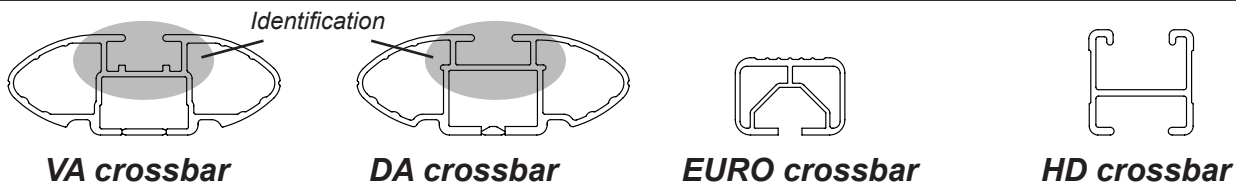

DK364 / DK364F Rhino-Rack VA, DA, Euro & HD crossbar instruction

IDENTIFICATION CHART

Vehicle	Date	Crossbar	FRONT CROSSBAR					REAR CROSSBAR						
			Front Right Pad/ Clamp	Front Left Pad/ Clamp	Measurement strip length per side	Measurement strip length per side	Measurement Distance (x)	Foot plate arrow direction	Rear Right Pad/ Clamp	Rear Left Pad/ Clamp	Measurement strip length per side	Measurement strip length per side	Measurement Distance (x)	Foot plate arrow direction
Ssangyong Actyon Sports dual cab	07-	1260mm	142673 SUB0369	142674 SUB0369	193mm	80mm	1034mm / 40,23/32"	OUT	142676 SUB0369	142675 SUB0369	179mm	66mm	1006mm / 39,39/64"	OUT
			Arrow OUT						Arrow OUT					
Ssangyong Korando Sports dual cab	07-	1260mm	142673 SUB0369	142674 SUB0369	193mm	80mm	1034mm / 40,23/32"	OUT	142676 SUB0369	142675 SUB0369	179mm	66mm	1006mm / 39,39/64"	OUT
			Arrow OUT						Arrow OUT					

DK364 / DK364F Rhino-Rack VA, DA, Euro & HD crossbar instruction

Measurement A: CENTRE of door jamb to CENTRE arrow of leg foot plate.

Measurement B: CENTRE of Front leg foot plate arrow to CENTRE of Rear leg foot plate arrow.