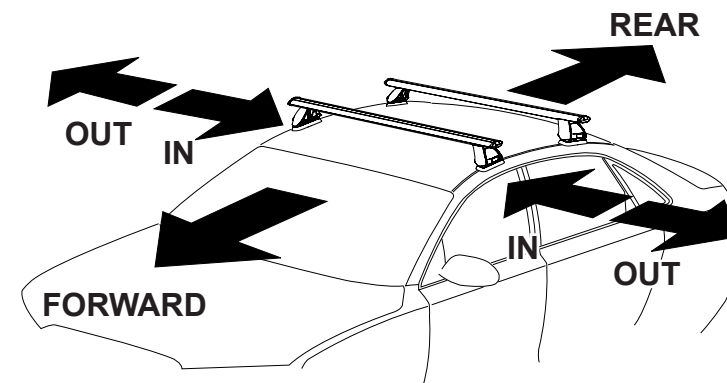

Direction of Pad, Arrow and Foot Plates

VEHICLE	Date	Measurement A	Measurement B	Load Rating (includes racks 5kg/ 11lbs)
Ssangyong Actyon Sports dual cab	07-	200mm / 7,7/8"	750mm / 29,17/32"	75kg/ 165lbs
Ssangyong Korando Sports dual cab	07-	200mm / 7,7/8"	750mm / 29,17/32"	75kg/ 165lbs