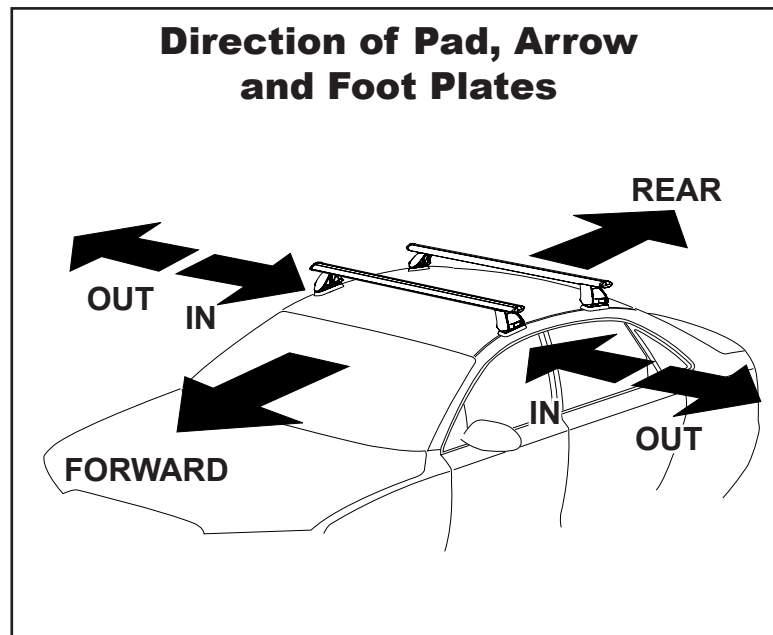

DK320 Rhino-Rack VA, Aero, Euro & HD crossbar instruction

CONTROLLED

Measurement A: CENTRE of door jamb to CENTRE arrow of leg foot plate.

Measurement B: CENTRE of Front leg foot plate arrow to CENTRE of Rear leg foot plate arrow.

Carrying capacity: Roof rack is rated to 75kg. Please refer to manufacturers handbook for your vehicles maximum roof load capacity. Always use the lower of the two figures.

If your vehicle is not listed on this fitting instruction please refer to your countries Rhino-Rack web site for the latest information.

VEHICLE	Date	Measurement A	Measurement B	Load Rating (includes racks 5kg/ 11lbs)
Kia Rio 5dr hatch UB	2012-2016	310mm / 12,13/64"	655mm / 25,25/32"	60kg / 132lb