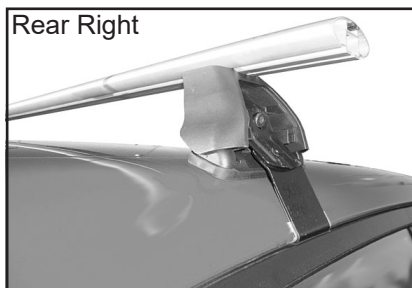

DK320 Rhino-Rack VA, Aero, Euro & HD crossbar instruction

CONTROLLED

Measurement A: CENTRE of door jamb to CENTRE arrow of leg foot plate.

Measurement B: CENTRE of Front leg foot plate arrow to CENTRE of Rear leg foot plate arrow.

Carrying capacity: Roof rack is rated to 75kg. Please refer to manufacturers handbook for your vehicles maximum roof load capacity. Always use the lower of the two figures.

If your vehicle is not listed on this fitting instruction please refer to your countries Rhino-Rack web site for the latest information.

VEHICLE	Date	Measurement A	Measurement B	Load Rating (includes racks 5kg/ 11lbs)
Kia Rio 5dr hatch UB	2012-2016	310mm / 12,13/64"	655mm / 25,25/32"	60kg / 132lb