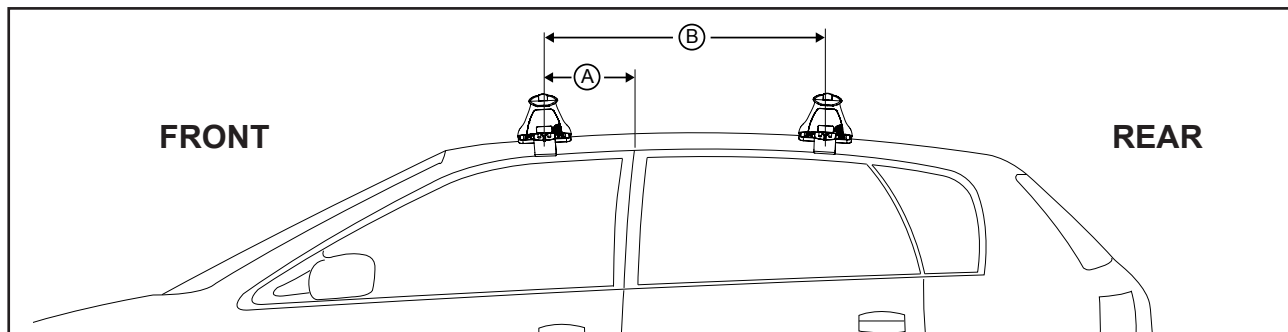

DK320 Rhino-Rack VA, Aero, Euro & HD crossbar instruction

CONTROLLED

Measurement A: CENTRE of door jamb to CENTRE arrow of leg foot plate.

Measurement B: CENTRE of Front leg foot plate arrow to CENTRE of Rear leg foot plate arrow.

Carrying capacity: Roof rack is rated to 75kg. Please refer to manufacturers handbook for your vehicles maximum roof load capacity. Always use the lower of the two figures.

If your vehicle is not listed on this fitting instruction please refer to your countries Rhino-Rack web site for the latest information.

VEHICLE	Date	Measurement A	Measurement B	Load Rating (includes racks 5kg/ 11lbs)
Kia Rio 5dr hatch UB	2012-2016	310mm / 12,13/64"	655mm / 25,25/32"	60kg / 132lb