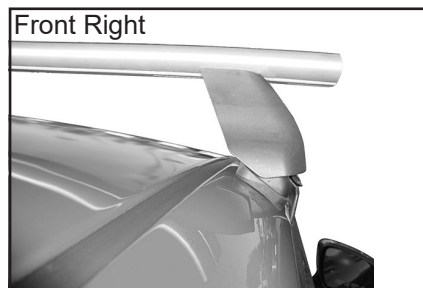

DK320 Rhino-Rack VA, Aero, Euro & HD crossbar instruction

CONTROLLED

Measurement A: CENTRE of door jamb to CENTRE arrow of leg foot plate.

Measurement B: CENTRE of Front leg foot plate arrow to CENTRE of Rear leg foot plate arrow.

Carrying capacity: Roof rack is rated to 75kg. Please refer to manufacturers handbook for your vehicles maximum roof load capacity. Always use the lower of the two figures.

If your vehicle is not listed on this fitting instruction please refer to your countries Rhino-Rack web site for the latest information.

VEHICLE	Date	Measurement A	Measurement B	Load Rating (includes racks 5kg/ 11lbs)
Kia Rio 5dr hatch UB	2012-2016	310mm / 12,13/64"	655mm / 25,25/32"	60kg / 132lb