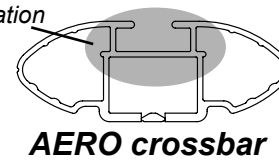

## IDENTIFICATION CHART

Vehicle	Date	Crossbar	FRONT CROSSBAR					REAR CROSSBAR						
			Front Right Pad/ Clamp	Front Left Pad/ Clamp	Measurement strip length per side	Measurement strip length per side	Measurement Distance ( x )	Foot plate arrow direction	Rear Right Pad/ Clamp	Rear Left Pad/ Clamp	Measurement strip length per side	Measurement strip length per side	Measurement Distance ( x )	Foot plate arrow direction
Ford Fiesta WT 4dr sedan	2010-	1180mm	M366 SUB0146		199mm	144mm	966mm / 38,1/32"	OUT	142612 SUB0256		177mm	122mm	922mm / 36,19/64"	OUT
			Arrow FORWARD						Arrow REAR					

# DK300 Rhino-Rack VA, Aero, Euro & HD crossbar instruction

**Measurement A:** CENTRE of door jamb to CENTRE arrow of leg foot plate.

**Measurement B:** CENTRE of Front leg foot plate arrow to CENTRE of Rear leg foot plate arrow.