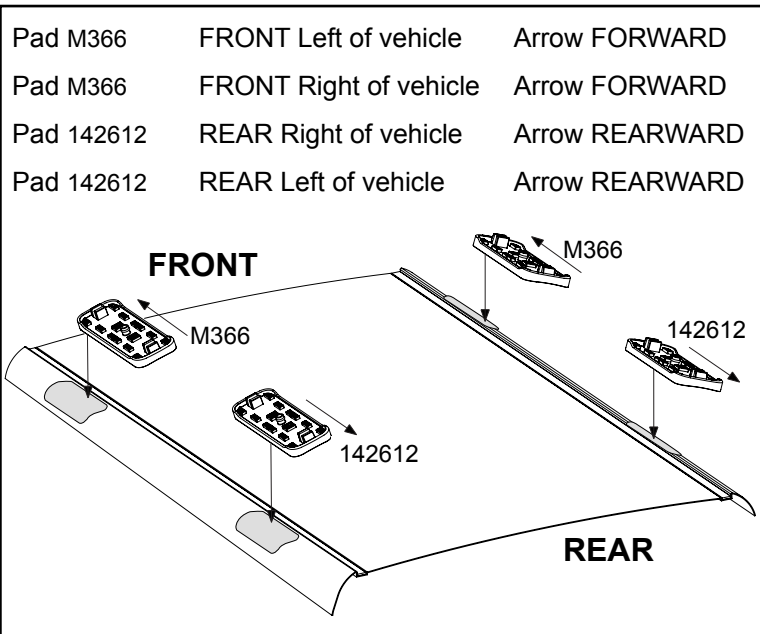

## IDENTIFICATION CHART

Vehicle	Date	Crossbar	FRONT CROSSBAR					REAR CROSSBAR						
			Front Right Pad/ Clamp	Front Left Pad/ Clamp	Measurement strip length per side	Measurement strip length per side	Measurement Distance ( x )	Foot plate arrow direction	Rear Right Pad/ Clamp	Rear Left Pad/ Clamp	Measurement strip length per side	Measurement strip length per side	Measurement Distance ( x )	Foot plate arrow direction
Ford Fiesta WT 4dr sedan	2010-	1180mm	M366 SUB0146		199mm	144mm	966mm / 38,1/32"	OUT	142612 SUB0256		177mm	122mm	922mm / 36,19/64"	OUT
			Arrow FORWARD						Arrow REAR					

# DK300 Rhino-Rack VA, Aero, Euro & HD crossbar instruction

**Measurement A:** CENTRE of door jamb to CENTRE arrow of leg foot plate.

**Measurement B:** CENTRE of Front leg foot plate arrow to CENTRE of Rear leg foot plate arrow.

VEHICLE	Date	Measurement A	Measurement B	Load Rating (includes racks 5kg/11lbs)
Ford Fiesta WT 4dr sedan	2010-	200mm / 7,7/8"	700mm / 27,9/16"	75kg / 165lbs