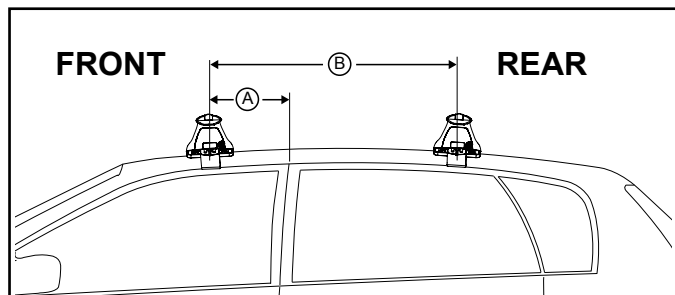

DK300 Rhino-Rack VA, Aero, Euro & HD crossbar instruction

Measurement A: CENTRE of door jamb to CENTRE arrow of leg foot plate.

Measurement B: CENTRE of Front leg foot plate arrow to CENTRE of Rear leg foot plate arrow.

Carrying capacity: Roof rack is rated to 75kg. Please refer to manufacturers handbook for your vehicles maximum roof load capacity. Always use the lower of the two figures.

If your vehicle is not listed on this fitting instruction please refer to your countries Rhino-Rack web site for the latest information.

VEHICLE	Date	Measurement A	Measurement B	Load Rating (includes racks 5kg/11lbs)
Ford Fiesta WT 4dr sedan	2010-	200mm / 7,7/8"	700mm / 27,9/16"	75kg / 165lbs