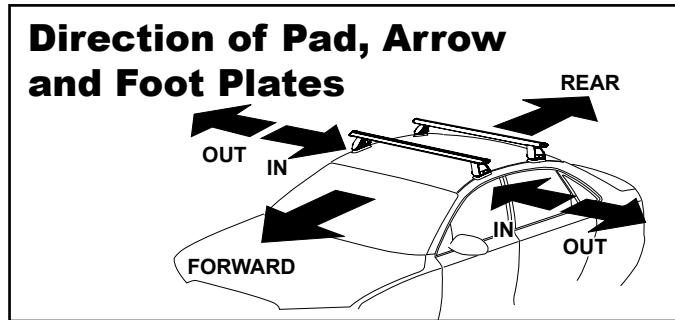

DK300 Rhino-Rack VA, Aero, Euro & HD crossbar instruction

Measurement A: CENTRE of door jamb to CENTRE arrow of leg foot plate.

Measurement B: CENTRE of Front leg foot plate arrow to CENTRE of Rear leg foot plate arrow.

Carrying capacity: Roof rack is rated to 75kg. Please refer to manufacturers handbook for your vehicles maximum roof load capacity. Always use the lower of the two figures.

If your vehicle is not listed on this fitting instruction please refer to your countries Rhino-Rack web site for the latest information.

VEHICLE	Date	Measurement A	Measurement B	Load Rating (includes racks 5kg/11lbs)
Ford Fiesta WT 4dr sedan	2010-	200mm / 7,7/8"	700mm / 27,9/16"	75kg / 165lbs