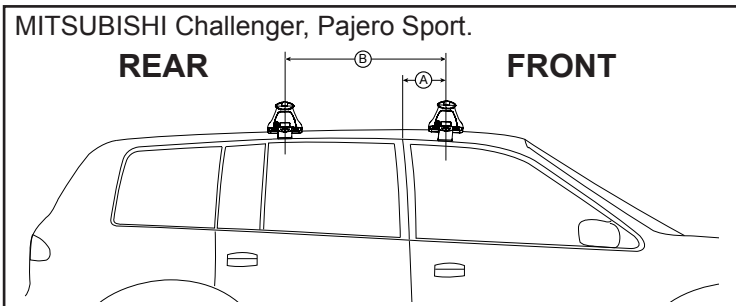

IDENTIFICATION CHART

VA crossbar

Steel Euro crossbar

EURO crossbar

HD crossbar

Vehicle	Date	Crossbar	FRONT CROSSBAR					REAR CROSSBAR						
			Front Right Pad/ Clamp	Front Left Pad/ Clamp	Measurement strip length per side	Measurement strip length per side	Measurement Distance (x)	Foot plate arrow direction	Rear Right Pad/ Clamp	Rear Left Pad/ Clamp	Measurement strip length per side	Measurement strip length per side	Measurement Distance (x)	Foot plate arrow direction
Mitsubishi Challenger	12/09-	1260mm	M366 SUB0145	VA	178mm	65mm	1004mm / 39,17/32"	OUT	M366 SUB0256	VA	171mm	58mm	990mm / 38,31/32"	OUT
			Arrow FORWARD						Arrow FORWARD					
Mitsubishi Pajero Sport	10-	1260mm	M366 SUB0145	VA	178mm	65mm	1004mm / 39,17/32"	OUT	M366 SUB0256	VA	171mm	58mm	990mm / 38,31/32"	OUT
			Arrow FORWARD						Arrow FORWARD					
Honda CR-V 30	12-	1375mm	M366 SUB0145	VA	154mm	99mm	1071mm / 42,11/64"	OUT	M366 SUB0256	VA	128mm	73mm	1019mm / 40,1/8"	OUT
			Arrow FORWARD						Arrow FORWARD					
Honda CR-V 5th Gen	17-	1375mm	M366 SUB0145	VA	154mm	99mm	1071mm / 42 11/64"	OUT	M366 SUB0256	VA	117mm	62mm	997mm / 38 7/16"	OUT
			FORWARD						FORWARD					

DK284 Rhino-Rack VA, Aero, Euro & HD crossbar instruction

CONTROLLED

Measurement A: CENTRE of door jamb to CENTRE arrow of leg foot plate.

Measurement B: CENTRE of Front leg foot plate arrow to CENTRE of Rear leg foot plate arrow.

Carrying capacity: Roof rack is rated to 75kg. Please refer to manufacturers handbook for your vehicles maximum roof load capacity. Always use the lower of the two figures.

If your vehicle is not listed on this fitting instruction please refer to your countries Rhino-Rack web site for the latest information.