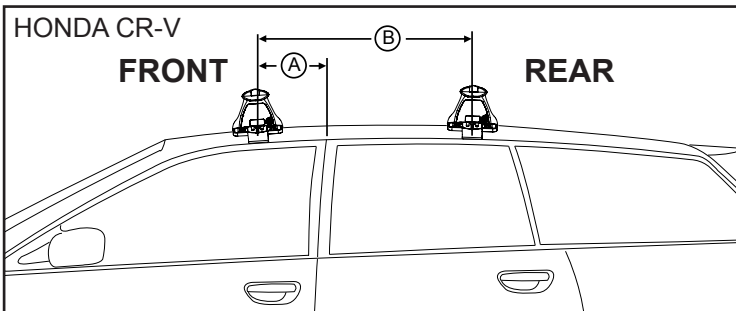

IDENTIFICATION CHART

VA crossbar

Steel Euro crossbar

EURO crossbar

HD crossbar

Vehicle	Date	Crossbar	FRONT CROSSBAR					REAR CROSSBAR						
			Front Right Pad/ Clamp	Front Left Pad/ Clamp	Measurement strip length per side	Measurement strip length per side	Measurement Distance (x)	Foot plate arrow direction	Rear Right Pad/ Clamp	Rear Left Pad/ Clamp	Measurement strip length per side	Measurement strip length per side	Measurement Distance (x)	Foot plate arrow direction
Mitsubishi Challenger	12/09-	1260mm	M366 SUB0145	VA	178mm	65mm	1004mm / 39,17/32"	OUT	M366 SUB0256	VA	171mm	58mm	990mm / 38,31/32"	OUT
			Arrow FORWARD						Arrow FORWARD					
Mitsubishi Pajero Sport	10-	1260mm	M366 SUB0145	VA	178mm	65mm	1004mm / 39,17/32"	OUT	M366 SUB0256	VA	171mm	58mm	990mm / 38,31/32"	OUT
			Arrow FORWARD						Arrow FORWARD					
Honda CR-V 30	12-	1375mm	M366 SUB0145	VA	154mm	99mm	1071mm / 42,11/64"	OUT	M366 SUB0256	VA	128mm	73mm	1019mm / 40,1/8"	OUT
			Arrow FORWARD						Arrow FORWARD					
Honda CR-V 5th Gen	17-	1375mm	M366 SUB0145	VA	154mm	99mm	1071mm / 42 11/64"	OUT	M366 SUB0256	VA	117mm	62mm	997mm / 38 7/16"	OUT
			FORWARD						FORWARD					

DK284 Rhino-Rack VA, Aero, Euro & HD crossbar instruction

CONTROLLED

Measurement A: CENTRE of door jamb to CENTRE arrow of leg foot plate.

Measurement B: CENTRE of Front leg foot plate arrow to CENTRE of Rear leg foot plate arrow.

Carrying capacity: Roof rack is rated to 75kg. Please refer to manufacturers handbook for your vehicles maximum roof load capacity. Always use the lower of the two figures.

If your vehicle is not listed on this fitting instruction please refer to your countries Rhino-Rack web site for the latest information.