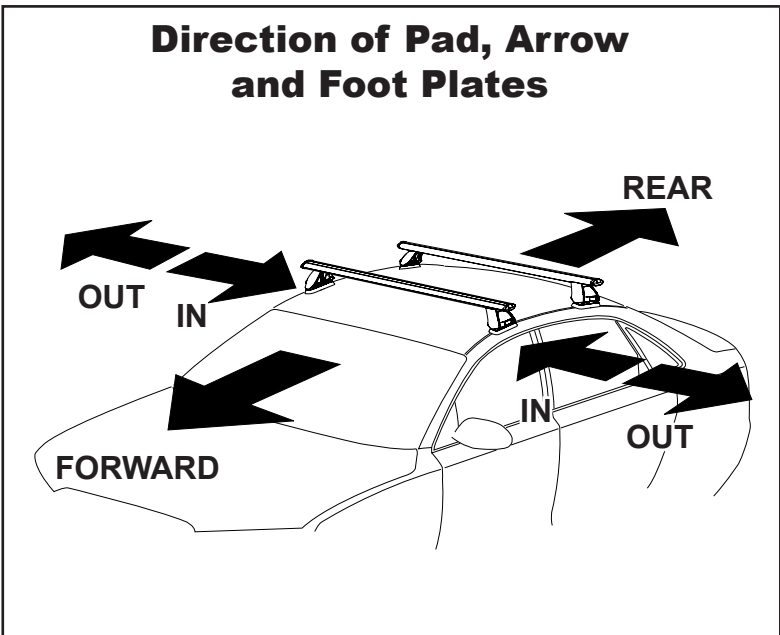

DK284 Rhino-Rack VA, Aero, Euro & HD crossbar instruction

CONTROLLED

Measurement A: CENTRE of door jamb to CENTRE arrow of leg foot plate.

Measurement B: CENTRE of Front leg foot plate arrow to CENTRE of Rear leg foot plate arrow.

Carrying capacity: Roof rack is rated to 75kg. Please refer to manufacturers handbook for your vehicles maximum roof load capacity. Always use the lower of the two figures.

If your vehicle is not listed on this fitting instruction please refer to your countries Rhino-Rack web site for the latest information.

VEHICLE	Date	Measurement A	Measurement B	Load Rating (includes racks 5kg/ 11lbs)
Mitsubishi Challenger	12/09-	75mm / 3"	750mm / 29,1/2"	75kg / 165lbs
Mitsubishi Pajero Sport	10-	75mm / 3"	750mm / 29,1/2"	75kg / 165lbs
Honda CR-V 30	12-	300mm / 11,13/16"	750mm / 29,1/2"	75kg / 165lbs
Honda CR-V 5th Gen	17-	100mm / 3 15/16"	750mm / 29,1/2"	75kg / 165lbs