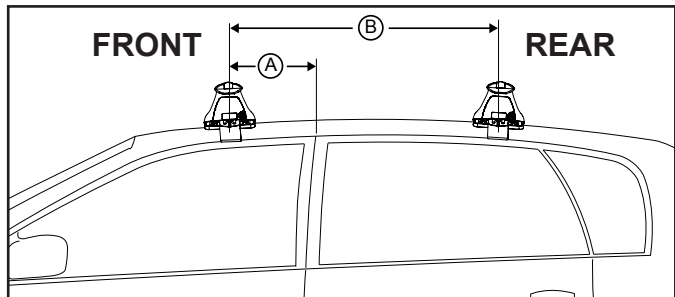

DK259 Rhino-Rack VA, Aero, Euro & HD crossbar instruction

Measurement A: CENTRE of door jamb to CENTRE arrow of leg foot plate.

Measurement B: CENTRE of Front leg foot plate arrow to CENTRE of Rear leg foot plate arrow.

Carrying capacity: Roof rack is rated to 75kg. Please refer to manufacturers handbook for your vehicles maximum roof load capacity. Always use the lower of the two figures.

If your vehicle is not listed on this fitting instruction please refer to your countries Rhino-Rack web site for the latest information.

Fitting note:

- Pad 142613 FRONT Left of vehicle Arrow facing outward.
- Pad 142614 FRONT Right of vehicle Arrow facing outward.
- Pad 142659 REAR Right of vehicle Arrow facing rearward.
- Pad 142660 REAR Left of vehicle Arrow facing rearward.

VEHICLE	Date	Measurement A	Measurement B	Load Rating (includes racks 5kg/ 11lbs)
Kia Sportage 5dr SUV	2010-	220mm / 8,21/32"	750mm / 29,17/32"	75kg / 165lbs