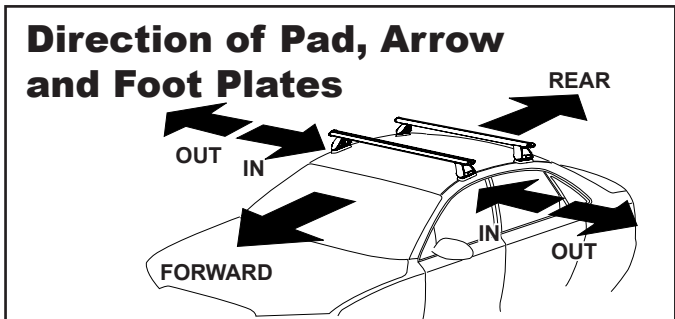

DK259 Rhino-Rack VA, Aero, Euro & HD crossbar instruction

Measurement A: CENTRE of door jamb to CENTRE arrow of leg foot plate.

Measurement B: CENTRE of Front leg foot plate arrow to CENTRE of Rear leg foot plate arrow.

Carrying capacity: Roof rack is rated to 75kg. Please refer to manufacturers handbook for your vehicles maximum roof load capacity. Always use the lower of the two figures.

If your vehicle is not listed on this fitting instruction please refer to your countries Rhino-Rack web site for the latest information.

Fitting note:

- Pad 142613 FRONT Left of vehicle Arrow facing outward.
- Pad 142614 FRONT Right of vehicle Arrow facing outward.
- Pad 142659 REAR Right of vehicle Arrow facing rearward.
- Pad 142660 REAR Left of vehicle Arrow facing rearward.

VEHICLE	Date	Measurement A	Measurement B	Load Rating (includes racks 5kg/ 11lbs)
Kia Sportage 5dr SUV	2010-	220mm / 8,21/32"	750mm / 29,17/32"	75kg / 165lbs