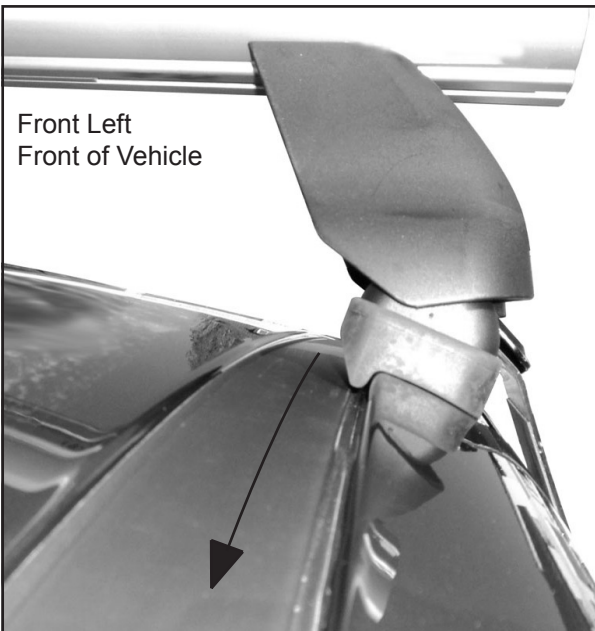

DK259 Rhino-Rack VA, Aero, Euro & HD crossbar instruction

Measurement A: CENTRE of door jamb to CENTRE arrow of leg foot plate.

Measurement B: CENTRE of Front leg foot plate arrow to CENTRE of Rear leg foot plate arrow.

Carrying capacity: Roof rack is rated to 75kg. Please refer to manufacturers handbook for your vehicles maximum roof load capacity. Always use the lower of the two figures.

If your vehicle is not listed on this fitting instruction please refer to your countries Rhino-Rack web site for the latest information.

Fitting note:

- Pad 142613 FRONT Left of vehicle Arrow facing outward.
- Pad 142614 FRONT Right of vehicle Arrow facing outward.
- Pad 142659 REAR Right of vehicle Arrow facing rearward.
- Pad 142660 REAR Left of vehicle Arrow facing rearward.

VEHICLE	Date	Measurement A	Measurement B	Load Rating (includes racks 5kg/ 11lbs)
Kia Sportage 5dr SUV	2010-	220mm / 8,21/32"	750mm / 29,17/32"	75kg / 165lbs