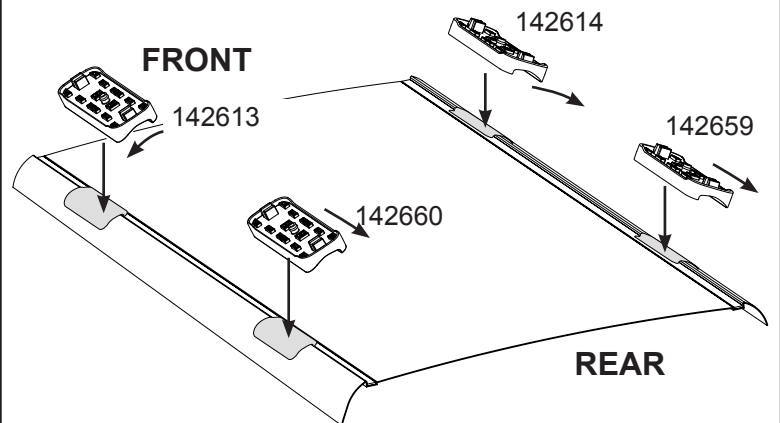

DK259 Rhino-Rack VA, Aero, Euro & HD crossbar instruction

Vehicle	Date	Crossbar	FRONT CROSSBAR					REAR CROSSBAR						
			Front Right Pad/ Clamp	Front Left Pad/ Clamp	Measurement strip length per side	Measurement strip length per side	Measurement Distance (x)	Foot plate arrow direction	Rear Right Pad/ Clamp	Rear Left Pad/ Clamp	Measurement strip length per side	Measurement strip length per side	Measurement Distance (x)	Foot plate arrow direction
Kia Sportage 5dr SUV	2010-	1260mm	142614 SUB0381	142613 SUB0381	198mm	85mm	1044mm / 41,7/64"	OUT	142659 SUB0381	142660 SUB0381	176mm	63mm	1000mm / 39,3/8"	OUT
			Arrow OUT						Arrow REAR					

DK259 Rhino-Rack VA, Aero, Euro & HD crossbar instruction

Measurement A: CENTRE of door jamb to CENTRE arrow of leg foot plate.

Measurement B: CENTRE of Front leg foot plate arrow to CENTRE of Rear leg foot plate arrow.

Fitting note:

- Pad 142613 FRONT Left of vehicle Arrow facing outward.
- Pad 142614 FRONT Right of vehicle Arrow facing outward.
- Pad 142659 REAR Right of vehicle Arrow facing rearward.
- Pad 142660 REAR Left of vehicle Arrow facing rearward.

VEHICLE	Date	Measurement A	Measurement B	Load Rating (includes racks 5kg/ 11lbs)
Kia Sportage 5dr SUV	2010-	220mm / 8,21/32"	750mm / 29,17/32"	75kg / 165lbs