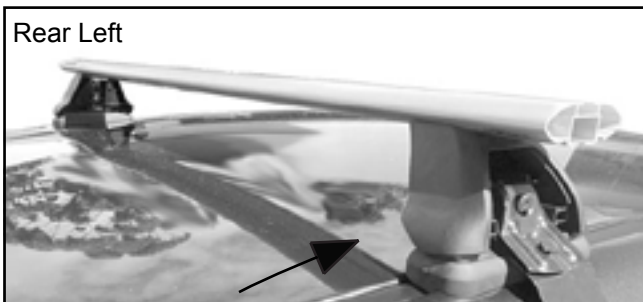

DK258 Rhino-Rack VA, DA, Euro & HD crossbar instruction

Measurement A: CENTRE of door jamb to CENTRE arrow of leg foot plate.

Measurement B: CENTRE of Front leg foot plate arrow to CENTRE of Rear leg foot plate arrow.

Carrying capacity: Roof rack is rated to 75kg. Please refer to manufacturers handbook for your vehicles maximum roof load capacity. Always use the lower of the two figures.

If your vehicle is not listed on this fitting instruction please refer to your countries Rhino-Rack web site for the latest information.

VEHICLE	Date	Measurement A	Measurement B	Load Rating (includes racks 5kg/11lbs)
Kia Venga 5dr hatch	09-	300mm / 11,13/16"	750mm / 29,17/32"	50kg / 110lbs
Subaru Impreza 5dr hatch	12-	270mm / 10,5/8"	675mm / 26,37/64"	75kg / 165lbs
Subaru Impreza 4dr sedan	12-	280mm / 11,1/32"	650mm / 25,19/32"	75kg / 165lbs
Subaru WRX/WRX STI 4dr sedan	14-	280mm / 11,1/32"	650mm / 25,19/32"	75kg / 165lbs