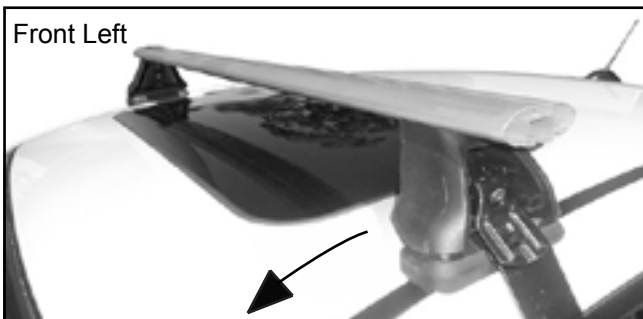

DK258 Rhino-Rack VA, DA, Euro & HD crossbar instruction

Measurement A: CENTRE of door jamb to CENTRE arrow of leg foot plate.

Measurement B: CENTRE of Front leg foot plate arrow to CENTRE of Rear leg foot plate arrow.

Carrying capacity: Roof rack is rated to 75kg. Please refer to manufacturers handbook for your vehicles maximum roof load capacity. Always use the lower of the two figures.

If your vehicle is not listed on this fitting instruction please refer to your countries Rhino-Rack web site for the latest information.

VEHICLE	Date	Measurement A	Measurement B	Load Rating (includes racks 5kg/11lbs)
Kia Venga 5dr hatch	09-	300mm / 11,13/16"	750mm / 29,17/32"	50kg / 110lbs
Subaru Impreza 5dr hatch	12-	270mm / 10,5/8"	675mm / 26,37/64"	75kg / 165lbs
Subaru Impreza 4dr sedan	12-	280mm / 11,1/32"	650mm / 25,19/32"	75kg / 165lbs
Subaru WRX/WRX STI 4dr sedan	14-	280mm / 11,1/32"	650mm / 25,19/32"	75kg / 165lbs