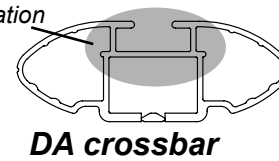

DK258 Rhino-Rack VA, DA, Euro & HD crossbar instruction

IDENTIFICATION CHART

Vehicle	Date	Crossbar	FRONT CROSSBAR					REAR CROSSBAR						
			Front Right Pad/ Clamp	Front Left Pad/ Clamp	Measurement strip length per side	Measurement strip length per side	Measurement Distance (x)	Foot plate arrow direction	Rear Right Pad/ Clamp	Rear Left Pad/ Clamp	Measurement strip length per side	Measurement strip length per side	Measurement Distance (x)	Foot plate arrow direction
Kia Venga 5dr hatch	09-	1180mm	M282 SUB0381	M281 SUB0381	199mm	144mm	966mm / 38,1/32"	OUT	M284 SUB0262	M283 SUB0262	166mm	111mm	900mm / 35,7/16"	OUT
			Pad Arrow FORWARD						Pad Arrow FORWARD					
Subaru Impreza 5dr hatch	12-	1180mm	M282 SUB0381	M281 SUB0381	195mm	140mm	958mm / 37,23/32"	OUT	M284 SUB0262	M283 SUB0262	169mm	114mm	906mm / 35,43/64"	OUT
			Pad Arrow FORWARD						Pad Arrow FORWARD					
Subaru Impreza 4dr sedan	12-	1180mm	M282 SUB0381	M281 SUB0381	198mm	143mm	964mm / 37,61/64"	OUT	M284 SUB0262	M283 SUB0262	172mm	117mm	912mm / 35,29/32"	OUT
			Pad Arrow FORWARD						Pad Arrow FORWARD					
Subaru WRX/ WRX STI 4dr sedan	14-	1180mm	M282 SUB0381	M281 SUB0381	198mm	143mm	964mm / 37,61/64"	OUT	M284 SUB0262	M283 SUB0262	172mm	117mm	912mm / 35,29/32"	OUT
			Pad Arrow FORWARD						Pad Arrow FORWARD					

DK258 Rhino-Rack VA, DA, Euro & HD crossbar instruction

Measurement A: CENTRE of door jamb to CENTRE arrow of leg foot plate.

Measurement B: CENTRE of Front leg foot plate arrow to CENTRE of Rear leg foot plate arrow.