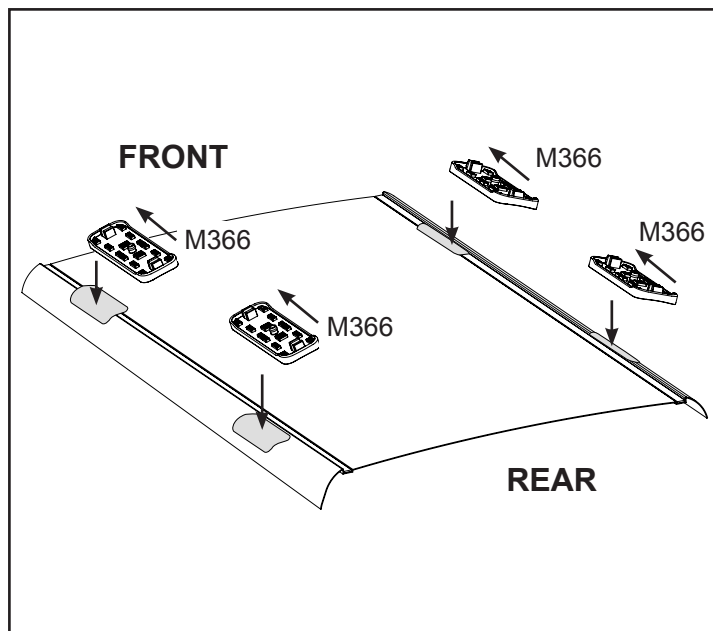

DK207 Rhino-Rack VA, Aero, Euro & HD crossbar instruction

Measurement A: CENTRE of door jamb to CENTRE arrow of leg foot plate.

Measurement B: CENTRE of Front leg foot plate arrow to CENTRE of Rear leg foot plate arrow.

Carrying capacity: Roof rack is rated to 75kg. Please refer to manufacturers handbook for your vehicles maximum roof load capacity. Always use the lower of the two figures.

If your vehicle is not listed on this fitting instruction please refer to your countries Rhino-Rack web site for the latest information.

VEHICLE	Date	Measurement A	Measurement B	Load Rating (includes racks 5kg/11lbs)
Volkswagen Golf (MK6) 5dr hatch (AU/NZ)	03/09-12/12	260mm / 10,15/64"	700mm / 27,9/16"	75kg / 165lbs
Volkswagen Golf (MK6) 5dr hatch (EUR)	09-12	260mm / 10,15/64"	700mm / 27,9/16"	75kg / 165lbs
Volkswagen Golf (MK6) 5dr hatch (USA)	10-14	260mm / 10,15/64"	700mm / 27,9/16"	75kg / 165lbs
Volkswagen GTI (MK6) 5dr hatch (AU/NZ)	10/09-9/13	260mm / 10,15/64"	700mm / 27,9/16"	75kg / 165lbs
Volkswagen GTI (MK6) 5dr hatch (EUR)	09-13	260mm / 10,15/64"	700mm / 27,9/16"	75kg / 165lbs
Volkswagen GTI (MK6) 5dr hatch (USA)	10-14	260mm / 10,15/64"	700mm / 27,9/16"	75kg / 165lbs