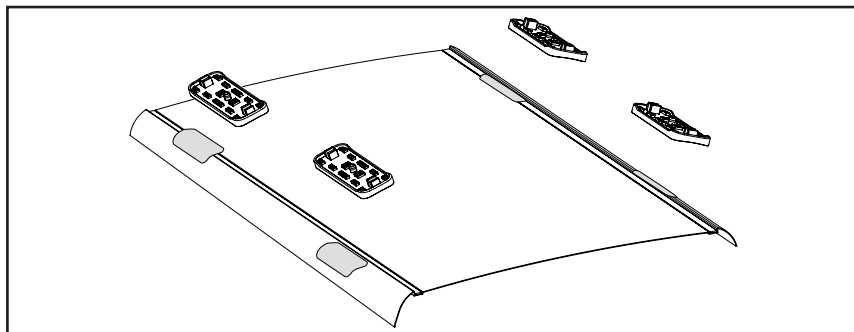

DK207 Rhino-Rack VA, Aero, Euro & HD crossbar instruction

Measurement A: CENTRE of door jamb to CENTRE arrow of leg foot plate.

Measurement B: CENTRE of Front leg foot plate arrow to CENTRE of Rear leg foot plate arrow.

Carrying capacity: Roof rack is rated to 75kg. Please refer to manufacturers handbook for your vehicles maximum roof load capacity. Always use the lower of the two figures.

If your vehicle is not listed on this fitting instruction please refer to your countries Rhino-Rack web site for the latest information.

VEHICLE	Date	Measurement A	Measurement B	Load Rating (includes racks 5kg/ 11lbs)
Volkswagen Golf R (MK6) 5dr hatch (AU/NZ)	06/10-03/13	260mm / 10,15/64"	700mm / 27,9/16"	75kg / 165lbs
Volkswagen Golf R (MK6) 5dr hatch (EUR)	10-14	260mm / 10,15/64"	700mm / 27,9/16"	75kg / 165lbs
Volkswagen Golf R (MK6) 5dr hatch (USA)	12-14	260mm / 10,15/64"	700mm / 27,9/16"	75kg / 165lbs