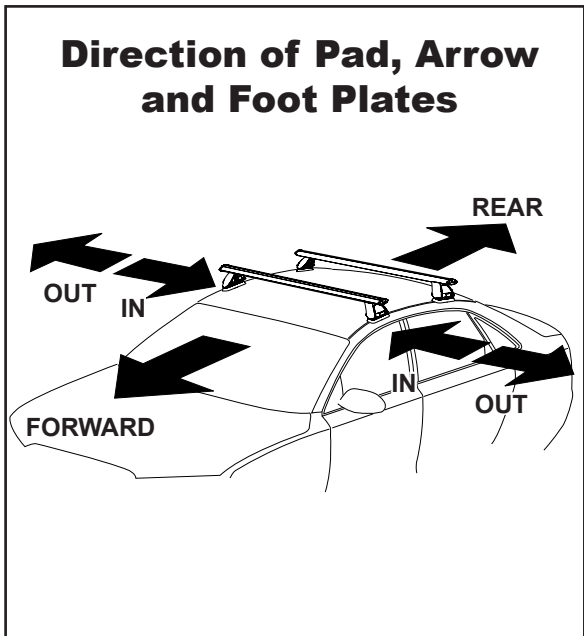

DK207 Rhino-Rack VA, Aero, Euro & HD crossbar instruction

Measurement A: CENTRE of door jamb to CENTRE arrow of leg foot plate.

Measurement B: CENTRE of Front leg foot plate arrow to CENTRE of Rear leg foot plate arrow.

Carrying capacity: Roof rack is rated to 75kg. Please refer to manufacturers handbook for your vehicles maximum roof load capacity. Always use the lower of the two figures.

If your vehicle is not listed on this fitting instruction please refer to your countries Rhino-Rack web site for the latest information.

VEHICLE	Date	Measurement A	Measurement B	Load Rating (includes racks 5kg/ 11lbs)
Volkswagen Golf R (MK6) 5dr hatch (AU/NZ)	06/10-03/13	260mm / 10,15/64"	700mm / 27,9/16"	75kg / 165lbs
Volkswagen Golf R (MK6) 5dr hatch (EUR)	10-14	260mm / 10,15/64"	700mm / 27,9/16"	75kg / 165lbs
Volkswagen Golf R (MK6) 5dr hatch (USA)	12-14	260mm / 10,15/64"	700mm / 27,9/16"	75kg / 165lbs