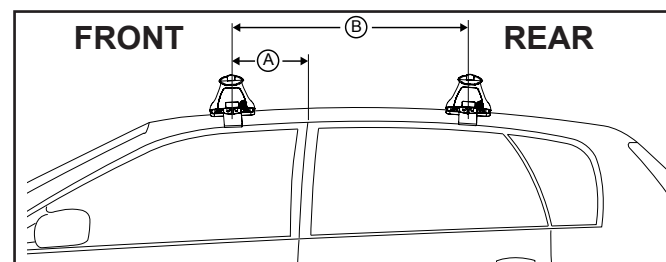

DK207 Rhino-Rack VA, Aero, Euro & HD crossbar instruction

Measurement A: CENTRE of door jamb to CENTRE arrow of leg foot plate.

Measurement B: CENTRE of Front leg foot plate arrow to CENTRE of Rear leg foot plate arrow.

Carrying capacity: Roof rack is rated to 75kg. Please refer to manufacturers handbook for your vehicles maximum roof load capacity. Always use the lower of the two figures.

If your vehicle is not listed on this fitting instruction please refer to your countries Rhino-Rack web site for the latest information.

VEHICLE	Date	Measurement A	Measurement B	Load Rating (includes racks 5kg/11lbs)
Volkswagen Golf (MK6) 5dr hatch (AU/NZ)	03/09-12/12	260mm / 10,15/64"	700mm / 27,9/16"	75kg / 165lbs
Volkswagen Golf (MK6) 5dr hatch (EUR)	09-12	260mm / 10,15/64"	700mm / 27,9/16"	75kg / 165lbs
Volkswagen Golf (MK6) 5dr hatch (USA)	10-14	260mm / 10,15/64"	700mm / 27,9/16"	75kg / 165lbs
Volkswagen GTI (MK6) 5dr hatch (AU/NZ)	10/09-9/13	260mm / 10,15/64"	700mm / 27,9/16"	75kg / 165lbs
Volkswagen GTI (MK6) 5dr hatch (EUR)	09-13	260mm / 10,15/64"	700mm / 27,9/16"	75kg / 165lbs
Volkswagen GTI (MK6) 5dr hatch (USA)	10-14	260mm / 10,15/64"	700mm / 27,9/16"	75kg / 165lbs