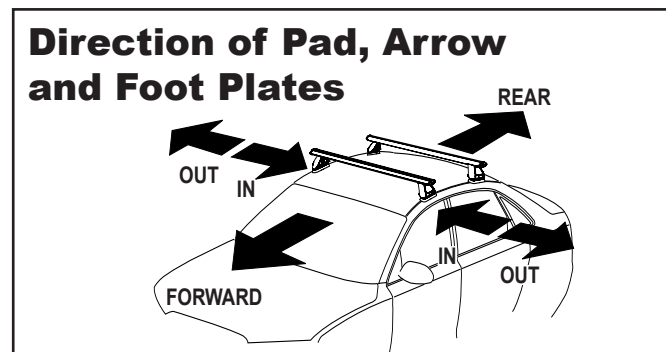

DK207 Rhino-Rack VA, Aero, Euro & HD crossbar instruction

Measurement A: CENTRE of door jamb to CENTRE arrow of leg foot plate.

Measurement B: CENTRE of Front leg foot plate arrow to CENTRE of Rear leg foot plate arrow.

Carrying capacity: Roof rack is rated to 75kg. Please refer to manufacturers handbook for your vehicles maximum roof load capacity. Always use the lower of the two figures.

If your vehicle is not listed on this fitting instruction please refer to your countries Rhino-Rack web site for the latest information.

VEHICLE	Date	Measurement A	Measurement B	Load Rating (includes racks 5kg/11lbs)
Volkswagen Golf (MK6) 5dr hatch (AU/NZ)	03/09-12/12	260mm / 10,15/64"	700mm / 27,9/16"	75kg / 165lbs
Volkswagen Golf (MK6) 5dr hatch (EUR)	09-12	260mm / 10,15/64"	700mm / 27,9/16"	75kg / 165lbs
Volkswagen Golf (MK6) 5dr hatch (USA)	10-14	260mm / 10,15/64"	700mm / 27,9/16"	75kg / 165lbs
Volkswagen GTI (MK6) 5dr hatch (AU/NZ)	10/09-9/13	260mm / 10,15/64"	700mm / 27,9/16"	75kg / 165lbs
Volkswagen GTI (MK6) 5dr hatch (EUR)	09-13	260mm / 10,15/64"	700mm / 27,9/16"	75kg / 165lbs
Volkswagen GTI (MK6) 5dr hatch (USA)	10-14	260mm / 10,15/64"	700mm / 27,9/16"	75kg / 165lbs