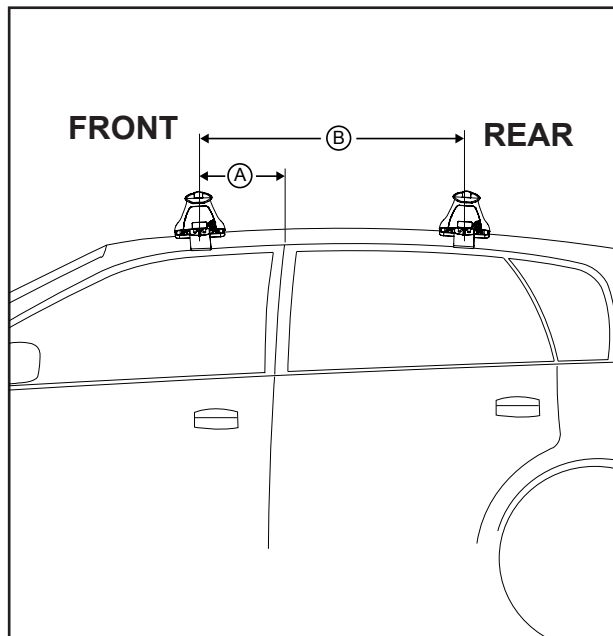

DK207 Rhino-Rack VA, Aero, Euro & HD crossbar instruction

Measurement A: CENTRE of door jamb to CENTRE arrow of leg foot plate.

Measurement B: CENTRE of Front leg foot plate arrow to CENTRE of Rear leg foot plate arrow.

Carrying capacity: Roof rack is rated to 75kg. Please refer to manufacturers handbook for your vehicles maximum roof load capacity. Always use the lower of the two figures.

If your vehicle is not listed on this fitting instruction please refer to your countries Rhino-Rack web site for the latest information.

VEHICLE	Date	Measurement A	Measurement B	Load Rating (includes racks 5kg/ 11lbs)
Volkswagen Golf R (MK6) 5dr hatch (AU/NZ)	06/10-03/13	260mm / 10,15/64"	700mm / 27,9/16"	75kg / 165lbs
Volkswagen Golf R (MK6) 5dr hatch (EUR)	10-14	260mm / 10,15/64"	700mm / 27,9/16"	75kg / 165lbs
Volkswagen Golf R (MK6) 5dr hatch (USA)	12-14	260mm / 10,15/64"	700mm / 27,9/16"	75kg / 165lbs