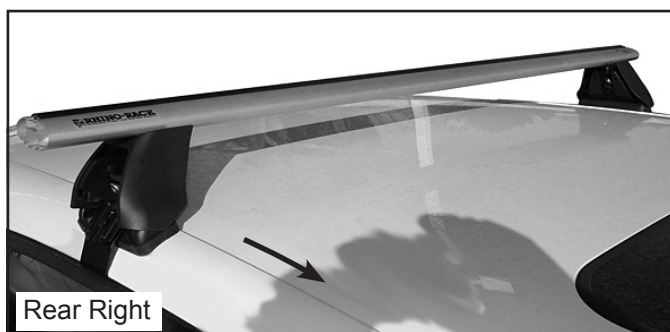

DK207 Rhino-Rack VA, Aero, Euro & HD crossbar instruction

Measurement A: CENTRE of door jamb to CENTRE arrow of leg foot plate.

Measurement B: CENTRE of Front leg foot plate arrow to CENTRE of Rear leg foot plate arrow.

Carrying capacity: Roof rack is rated to 75kg. Please refer to manufacturers handbook for your vehicles maximum roof load capacity. Always use the lower of the two figures.

If your vehicle is not listed on this fitting instruction please refer to your countries Rhino-Rack web site for the latest information.

VEHICLE	Date	Measurement A	Measurement B	Load Rating (includes racks 5kg/11lbs)
Volkswagen Golf (MK6) 5dr hatch (AU/NZ)	03/09-12/12	260mm / 10,15/64"	700mm / 27,9/16"	75kg / 165lbs
Volkswagen Golf (MK6) 5dr hatch (EUR)	09-12	260mm / 10,15/64"	700mm / 27,9/16"	75kg / 165lbs
Volkswagen Golf (MK6) 5dr hatch (USA)	10-14	260mm / 10,15/64"	700mm / 27,9/16"	75kg / 165lbs
Volkswagen GTI (MK6) 5dr hatch (AU/NZ)	10/09-9/13	260mm / 10,15/64"	700mm / 27,9/16"	75kg / 165lbs
Volkswagen GTI (MK6) 5dr hatch (EUR)	09-13	260mm / 10,15/64"	700mm / 27,9/16"	75kg / 165lbs
Volkswagen GTI (MK6) 5dr hatch (USA)	10-14	260mm / 10,15/64"	700mm / 27,9/16"	75kg / 165lbs