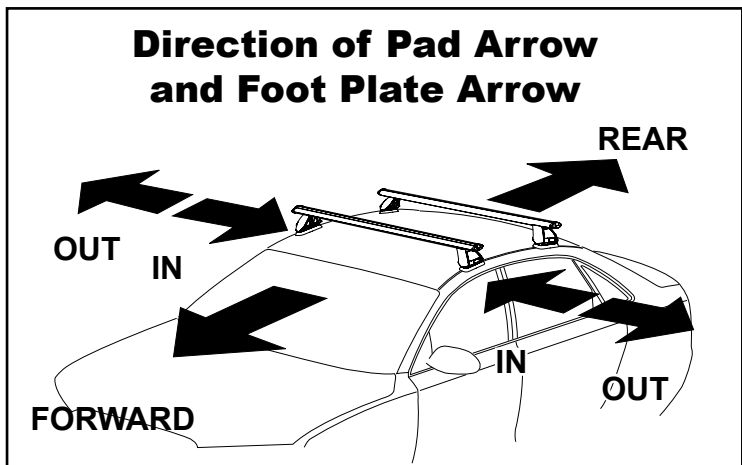

DK200 Rhino-Rack VA, Aero, Euro & HD crossbar instruction

Measurement A: CENTRE of door jamb to CENTRE arrow of leg foot plate.

Measurement B: CENTRE of Front leg foot plate arrow to CENTRE of Rear leg foot plate arrow.

Carrying capacity: Roof rack is rated to 75kg. Please refer to manufacturers handbook for your vehicles maximum roof load capacity. Always use the lower of the two figures.

If your vehicle is not listed on this fitting instruction please refer to your countries Rhino-Rack web site for the latest information.

VEHICLE	Date	Measurement A	Measurement B	Load Rating (includes racks 5kg/ 11lbs)
Dodge Journey	09-	170mm / 6,11/16"	700mm / 27,9/16"	75kg / 165lbs
Fiat Freemont	13-	170mm / 6,11/16"	700mm / 27,9/16"	75kg / 165lbs