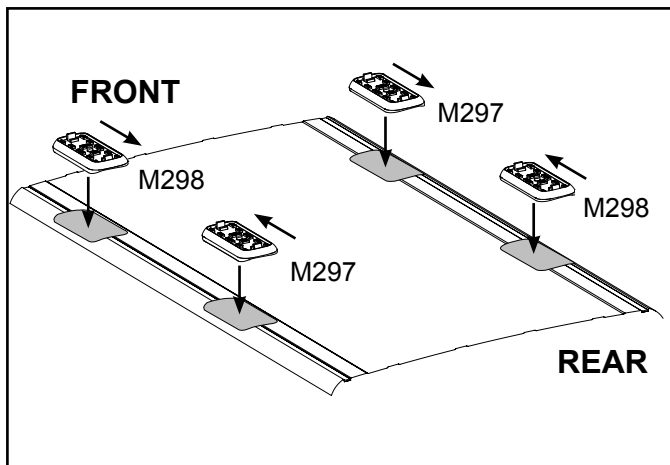

DK200 Rhino-Rack VA, Aero, Euro & HD crossbar instruction

Measurement A: CENTRE of door jamb to CENTRE arrow of leg foot plate.

Measurement B: CENTRE of Front leg foot plate arrow to CENTRE of Rear leg foot plate arrow.

Carrying capacity: Roof rack is rated to 75kg. Please refer to manufacturers handbook for your vehicles maximum roof load capacity. Always use the lower of the two figures.

If your vehicle is not listed on this fitting instruction please refer to your countries Rhino-Rack web site for the latest information.

VEHICLE	Date	Measurement A	Measurement B	Load Rating (includes racks 5kg/ 11lbs)
Dodge Journey	09-	170mm / 6,11/16"	700mm / 27,9/16"	75kg / 165lbs
Fiat Freemont	13-	170mm / 6,11/16"	700mm / 27,9/16"	75kg / 165lbs