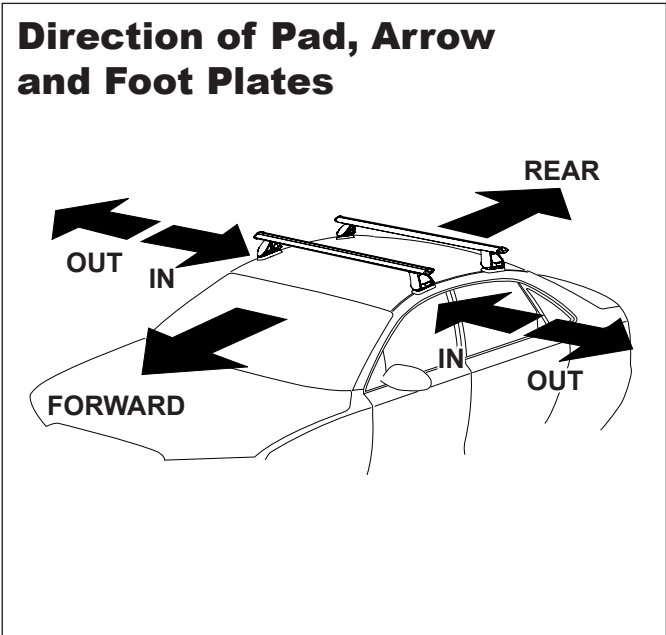

DK124 Rhino-Rack VA, Aero, Euro & HD crossbar instruction

Measurement A: CENTRE of door jamb to CENTRE arrow of leg foot plate.

Measurement B: CENTRE of Front leg foot plate arrow to CENTRE of Rear leg foot plate arrow.

Carrying capacity: Roof rack is rated to 75kg. Please refer to manufacturers handbook for your vehicles maximum roof load capacity. Always use the lower of the two figures.

If your vehicle is not listed on this fitting instruction please refer to your countries Rhino-Rack web site for the latest information.

VEHICLE	Date	Measurement A	Measurement B	Load Rating (includes racks 5kg/ 11lbs)
Holden Captiva/Captiva 7 4dr wagon	10/06-	200mm / 7,7/8"	600mm / 23, 5/8"	50kg / 110lbs
Chevrolet Captiva 4dr wagon	2007-	200mm / 7,7/8"	600mm / 23, 5/8"	50kg / 110lbs