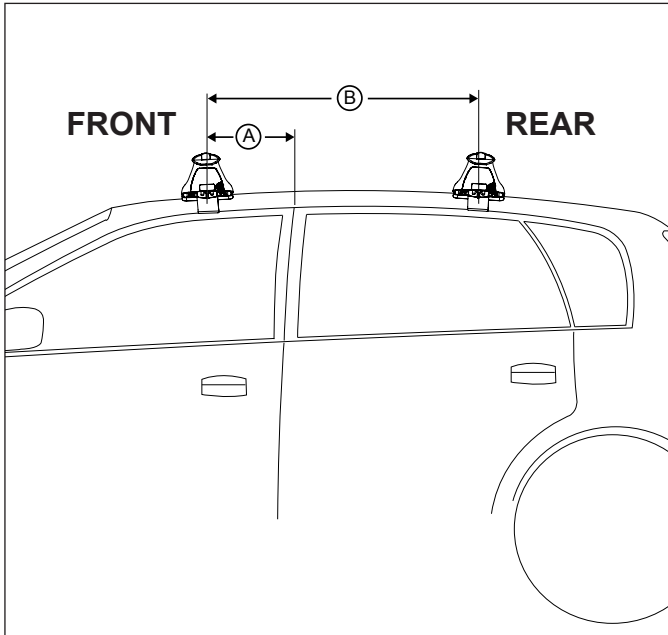

DK124 Rhino-Rack VA, Aero, Euro & HD crossbar instruction

Measurement A: CENTRE of door jamb to CENTRE arrow of leg foot plate.

Measurement B: CENTRE of Front leg foot plate arrow to CENTRE of Rear leg foot plate arrow.

Carrying capacity: Roof rack is rated to 75kg. Please refer to manufacturers handbook for your vehicles maximum roof load capacity. Always use the lower of the two figures.

If your vehicle is not listed on this fitting instruction please refer to your countries Rhino-Rack web site for the latest information.

VEHICLE	Date	Measurement A	Measurement B	Load Rating (includes racks 5kg/ 11lbs)
Holden Captiva/Captiva 7 4dr wagon	10/06-	200mm / 7,7/8"	600mm / 23, 5/8"	50kg / 110lbs
Chevrolet Captiva 4dr wagon	2007-	200mm / 7,7/8"	600mm / 23, 5/8"	50kg / 110lbs