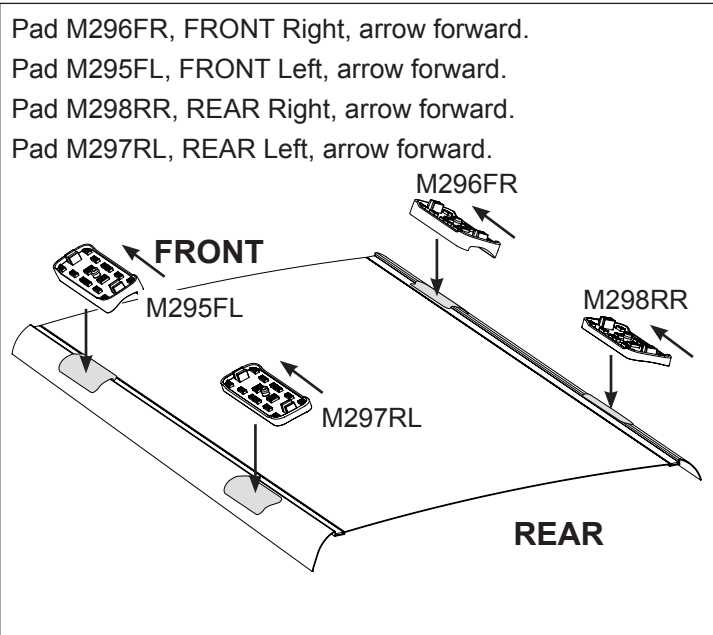

DK124 Rhino-Rack VA, Aero, Euro & HD crossbar instruction

Measurement A: CENTRE of door jamb to CENTRE arrow of leg foot plate.

Measurement B: CENTRE of Front leg foot plate arrow to CENTRE of Rear leg foot plate arrow.

Carrying capacity: Roof rack is rated to 75kg. Please refer to manufacturers handbook for your vehicles maximum roof load capacity. Always use the lower of the two figures.

If your vehicle is not listed on this fitting instruction please refer to your countries Rhino-Rack web site for the latest information.

VEHICLE	Date	Measurement A	Measurement B	Load Rating (includes racks 5kg/ 11lbs)
Holden Captiva/Captiva 7 4dr wagon	10/06-	200mm / 7,7/8"	600mm / 23, 5/8"	50kg / 110lbs
Chevrolet Captiva 4dr wagon	2007-	200mm / 7,7/8"	600mm / 23, 5/8"	50kg / 110lbs