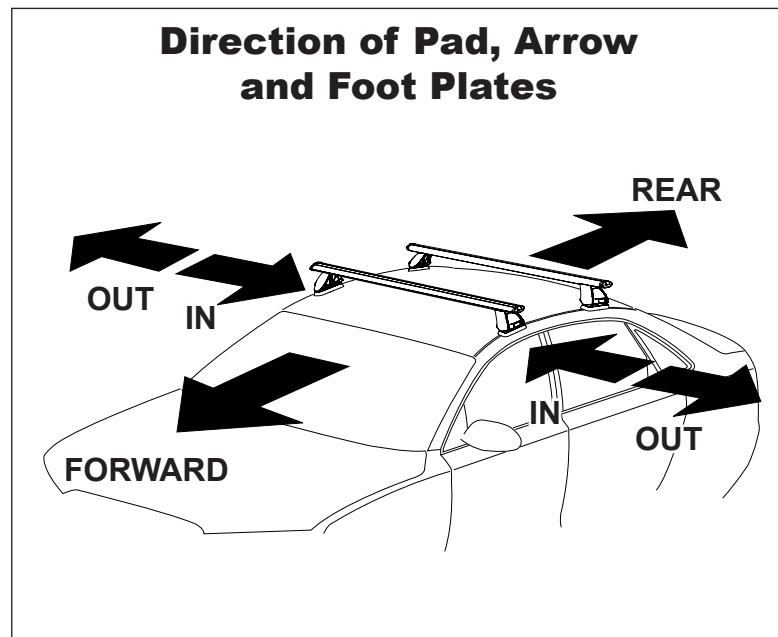

DK105 Rhino-Rack VA, Aero, Euro & HD crossbar instruction

Measurement A: CENTRE of door jamb to CENTRE arrow of leg foot plate.

Measurement B: CENTRE of Front leg foot plate arrow to CENTRE of Rear leg foot plate arrow.

Carrying capacity: Roof rack is rated to 75kg. Please refer to manufacturers handbook for your vehicles maximum roof load capacity. Always use the lower of the two figures.

If your vehicle is not listed on this fitting instruction please refer to your countries Rhino-Rack web site for the latest information.

VEHICLE	Date	Measurement A	Measurement B	Load Rating (includes racks 5kg/ 11lbs)
Toyota Camry Wagon	05/98 - 08/02	300mm	700mm	75kg / 165lbs