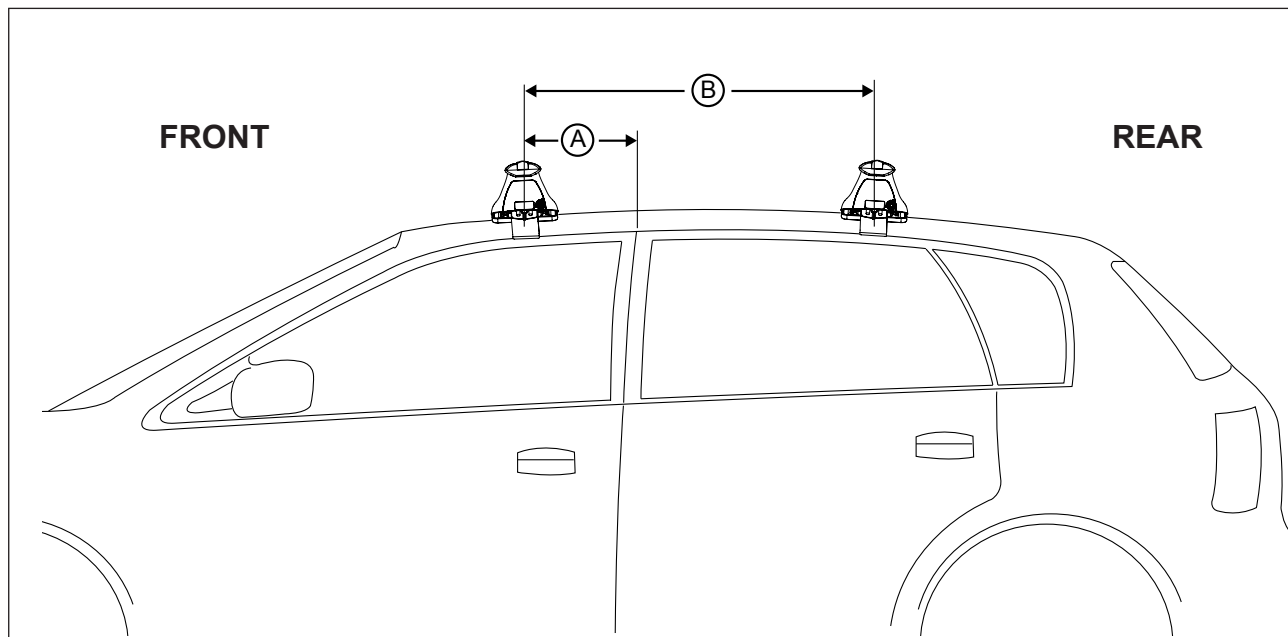

DK105 Rhino-Rack VA, Aero, Euro & HD crossbar instruction

Measurement A: CENTRE of door jamb to CENTRE arrow of leg foot plate.

Measurement B: CENTRE of Front leg foot plate arrow to CENTRE of Rear leg foot plate arrow.

Carrying capacity: Roof rack is rated to 75kg. Please refer to manufacturers handbook for your vehicles maximum roof load capacity. Always use the lower of the two figures.

If your vehicle is not listed on this fitting instruction please refer to your countries Rhino-Rack web site for the latest information.

VEHICLE	Date	Measurement A	Measurement B	Load Rating (includes racks 5kg/ 11lbs)
Toyota Camry Wagon	05/98 - 08/02	300mm	700mm	75kg / 165lbs