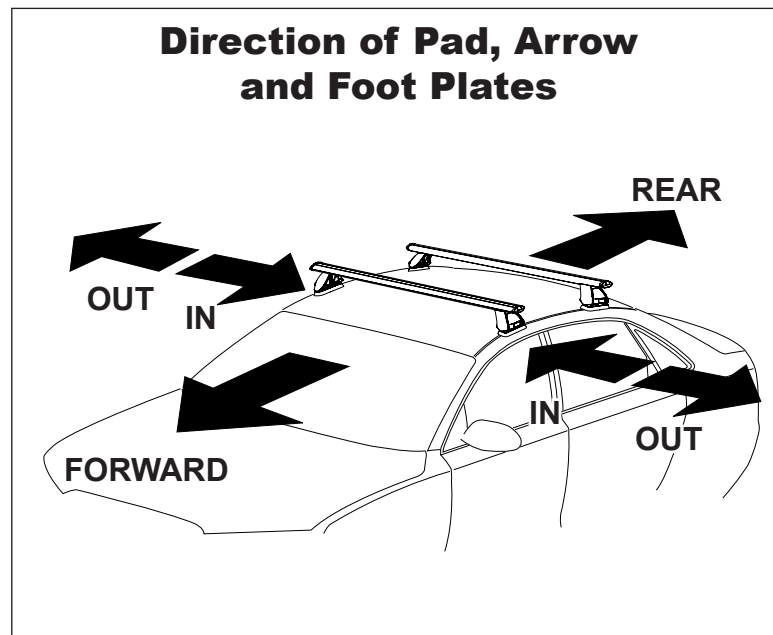

DK084/DK84F Rhino-Rack VA, Aero, Euro & HD crossbar instruction

Measurement A: CENTRE of door jamb to CENTRE arrow of leg foot plate.

Measurement B: CENTRE of Front leg foot plate arrow to CENTRE of Rear leg foot plate arrow.

Carrying capacity: Roof rack is rated to 75kg. Please refer to manufacturers handbook for your vehicles maximum roof load capacity. Always use the lower of the two figures.

If your vehicle is not listed on this fitting instruction please refer to your countries Rhino-Rack web site for the latest information.

VEHICLE	Date	Measurement A	Measurement B	Load Rating (includes racks 5kg/ 11lbs)
Toyota Tarago MPV	03/2006 on	250mm / 9,27/32"	850mm / 33,15/32"	75kg / 165lbs
Toyota Previa MPV	03/2006 on	250mm / 9,27/32"	850mm / 33,15/32"	75kg / 165lbs
Toyota Estima MPV	03/2006 on	250mm / 9,27/32"	850mm / 33,15/32"	75kg / 165lbs