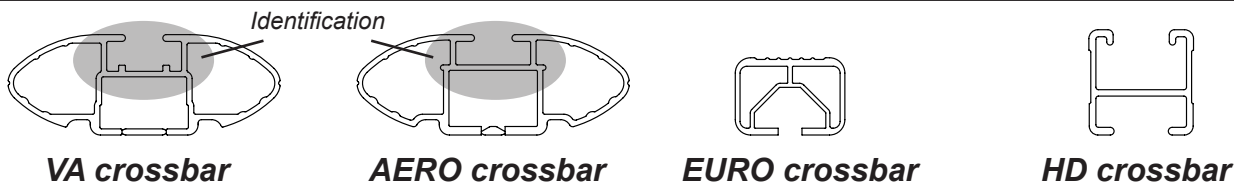

DK084/DK84F Rhino-Rack VA, Aero, Euro & HD crossbar instruction

IDENTIFICATION CHART

Vehicle	Date	Crossbar	FRONT CROSSBAR					REAR CROSSBAR				
			Front Right Pad/ Clamp	Front Left Pad/ Clamp	Measurement strip length per side	Measurement strip length per side	Measurement Distance (x)	Foot plate arrow direction	Rear Right Pad/ Clamp	Rear Left Pad/ Clamp	Measurement strip length per side	Measurement strip length per side
Toyota Tarago MPV	03/206 on	1260mm / 49,39/64"	M367 SUB0149	213mm	100mm	1074mm / 42,9/32"	OUT	M365 SUB0172	161mm	48mm	970mm / 38,3/16"	OUT
			Arrow FORWARD					Arrow FORWARD				
Toyota Previa MPV	03/2006 on	1260mm / 49,39/64"	M367 SUB0149	213mm	100mm	1074mm / 42,9/32"	OUT	M365 SUB0172	161mm	48mm	970mm / 38,3/16"	OUT
			Arrow FORWARD					Arrow FORWARD				
Toyota Estima MPV	03/2006 on	1260mm / 49,39/64"	M367 SUB0149	213mm	100mm	1074mm / 42,9/32"	OUT	M365 SUB0172	161mm	48mm	970mm / 38,3/16"	OUT
			Arrow FORWARD					Arrow FORWARD				

DK084/DK84F Rhino-Rack VA, Aero, Euro & HD crossbar instruction

Measurement A: CENTRE of door jamb to CENTRE arrow of leg foot plate.

Measurement B: CENTRE of Front leg foot plate arrow to CENTRE of Rear leg foot plate arrow.