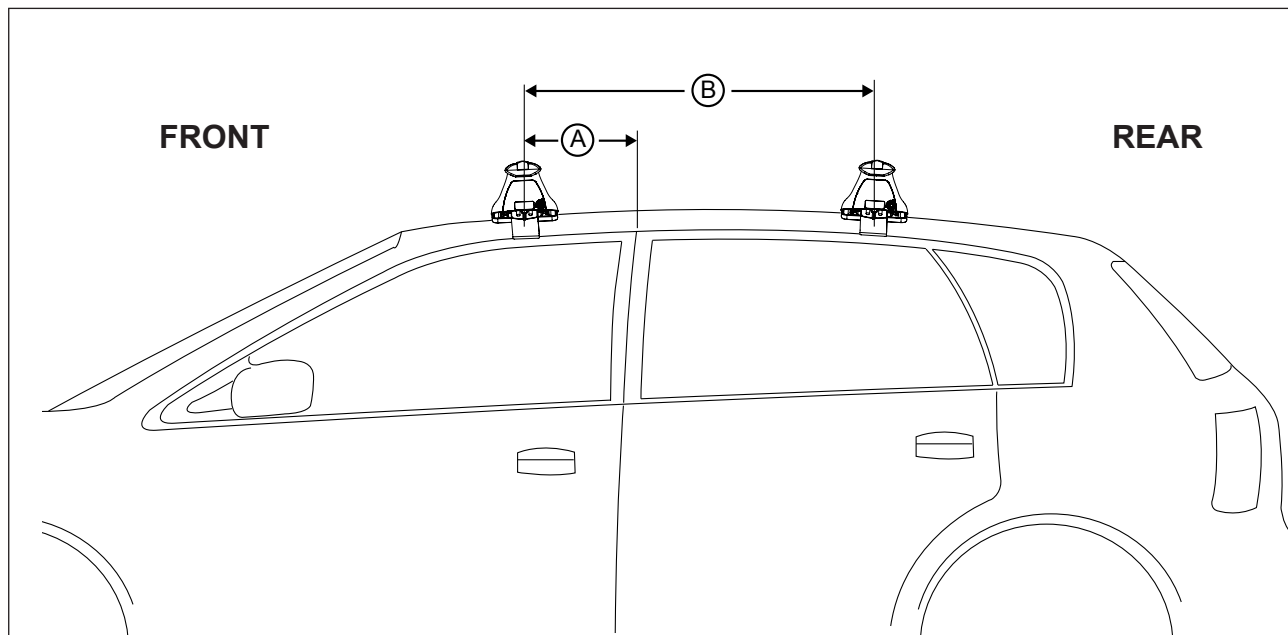

DK084/DK84F Rhino-Rack VA, Aero, Euro & HD crossbar instruction

IDENTIFICATION CHART

Vehicle	Date	Crossbar	FRONT CROSSBAR					REAR CROSSBAR				
			Front Right Pad/ Clamp	Front Left Pad/ Clamp	Measurement strip length per side	Measurement strip length per side	Measurement Distance (x)	Foot plate arrow direction	Rear Right Pad/ Clamp	Rear Left Pad/ Clamp	Measurement strip length per side	Measurement strip length per side
Toyota Tarago MPV	03/206 on	1260mm / 49,39/64"	M367 SUB0149	213mm	100mm	1074mm / 42,9/32"	OUT	M365 SUB0172	161mm	48mm	970mm / 38,3/16"	OUT
			Arrow FORWARD					Arrow FORWARD				
Toyota Previa MPV	03/2006 on	1260mm / 49,39/64"	M367 SUB0149	213mm	100mm	1074mm / 42,9/32"	OUT	M365 SUB0172	161mm	48mm	970mm / 38,3/16"	OUT
			Arrow FORWARD					Arrow FORWARD				
Toyota Estima MPV	03/2006 on	1260mm / 49,39/64"	M367 SUB0149	213mm	100mm	1074mm / 42,9/32"	OUT	M365 SUB0172	161mm	48mm	970mm / 38,3/16"	OUT
			Arrow FORWARD					Arrow FORWARD				

DK084/DK84F Rhino-Rack VA, Aero, Euro & HD crossbar instruction

Measurement A: CENTRE of door jamb to CENTRE arrow of leg foot plate.

Measurement B: CENTRE of Front leg foot plate arrow to CENTRE of Rear leg foot plate arrow.

Carrying capacity: Roof rack is rated to 75kg. Please refer to manufacturers handbook for your vehicles maximum roof load capacity. Always use the lower of the two figures.

If your vehicle is not listed on this fitting instruction please refer to your countries Rhino-Rack web site for the latest information.