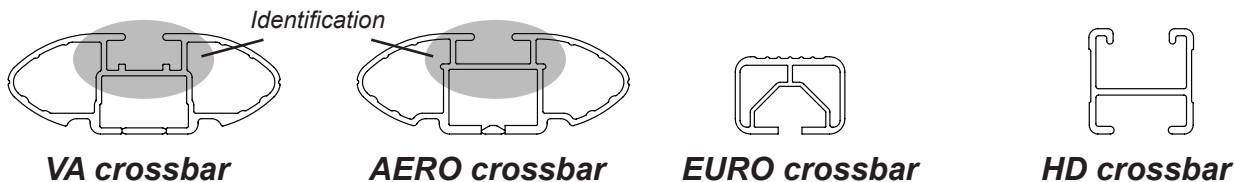

IDENTIFICATION CHART

Vehicle	Date	Crossbar	FRONT CROSSBAR					REAR CROSSBAR				
			Front Right Pad/ Clamp	Front Left Pad/ Clamp	Measurement strip length per side	Measurement strip length per side	Measurement Distance (x)	Foot plate arrow direction	Rear Right Pad/ Clamp	Rear Left Pad/ Clamp	Measurement strip length per side	Measurement strip length per side
Toyota Prius (XW20) 5dr hatch	04-09	1260mm	M368 SUB0150	183mm	70mm	1014mm / 39,59/64"	OUT	M368 SUB0150	177mm	64mm	1002mm / 39,29/64"	OUT
			Arrow OUT					Arrow OUT				
Honda Insight 4dr sedan	2009-	1260mm	M368 SUB0150	173mm	60mm	994mm / 39,9/64"	OUT	M368 SUB0150	165mm	52mm	978mm / 38,1/2"	OUT
			Arrow OUT					Arrow OUT				
Toyota Tundra Crewmax pickup	2007-	1500mm	M368 SUB0150	158mm	103mm	1204mm / 47,13/32"	OUT	M368 SUB0150	141mm	86mm	1180mm / 46,29/64"	OUT
			Arrow OUT					Arrow OUT				
Toyota Tundra Double Cab pickup	2007-	1500mm	M368 SUB0150	158mm	103mm	1204mm / 47,13/32"	OUT	M368 SUB0150	146mm	91mm	1170mm / 46,1/16"	OUT
			Arrow OUT					Arrow OUT				
Nissan Stagea 4dr wagon	01-07	1260mm	M368 SUB0150	173mm	60mm	994mm / 39,9/64"	OUT	M368 SUB0150	166mm	53mm	980mm / 38,37/64"	OUT
			Arrow OUT					Arrow OUT				

Measurement A: CENTRE of door jamb to CENTRE arrow of leg foot plate.

Measurement B: CENTRE of Front leg foot plate arrow to CENTRE of Rear leg foot plate arrow.

Carrying capacity: Roof rack is rated to 75kg. Please refer to manufacturers handbook for your vehicles maximum roof load capacity. Always use the lower of the two figures.