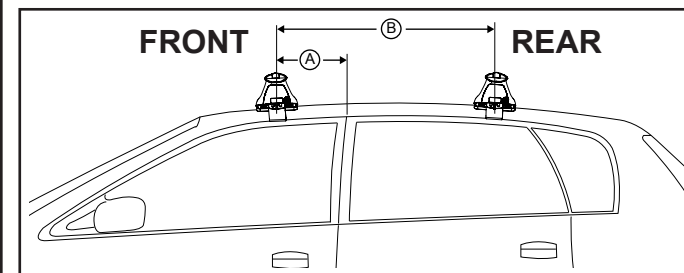

Measurement A: CENTRE of door jamb to CENTRE arrow of leg foot plate.

Measurement B: CENTRE of Front leg foot plate arrow to CENTRE of Rear leg foot plate arrow.

Carrying capacity: Roof rack is rated to 75kg. Please refer to manufacturers handbook for your vehicles maximum roof load capacity. Always use the lower of the two figures.

If your vehicle is not listed on this fitting instruction please refer to your countries Rhino-Rack web site for the latest information.

VEHICLE	Date	Measurement A	Measurement B	Load Rating (includes racks 5kg/ 11lbs)
Toyota Prius (XW20) 5dr hatch	04-09	320mm / 12,19/32"	700mm / 27,9/16"	50kg / 110lbs
Honda Insight 4dr sedan	2009-	300mm / 11,13/16"	700mm / 27,9/16"	50kg / 110lbs
Toyota Tundra Crewmax pickup	2007-	280mm / 11,1/32"	800mm / 31,1/2"	75kg / 165lbs
Toyota Tundra Double Cab pickup	2007-	290mm / 11,27/64"	700mm / 27,9/16"	75kg / 165lbs
Nissan Stagea 4dr wagon	01-07	90mm / 3,35/64"	750mm / 29,17/32"	75kg / 165lbs