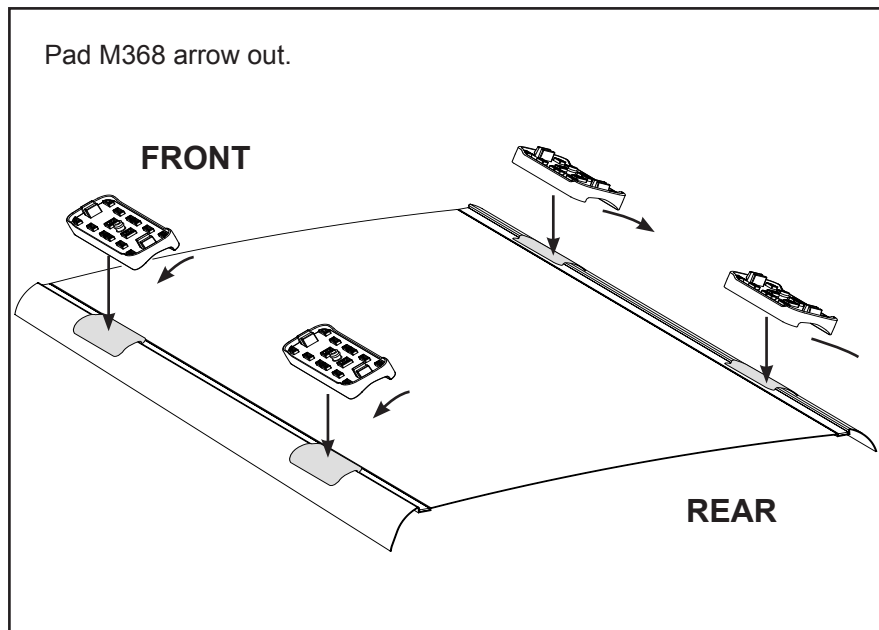

Measurement A: CENTRE of door jamb to CENTRE arrow of leg foot plate.

Measurement B: CENTRE of Front leg foot plate arrow to CENTRE of Rear leg foot plate arrow.

Carrying capacity: Roof rack is rated to 75kg. Please refer to manufacturers handbook for your vehicles maximum roof load capacity. Always use the lower of the two figures.

If your vehicle is not listed on this fitting instruction please refer to your countries Rhino-Rack web site for the latest information.

VEHICLE	Date	Measurement A	Measurement B	Load Rating (includes racks 5kg/ 11lbs)
Toyota Prius (XW20) 5dr hatch	04-09	320mm / 12,19/32"	700mm / 27,9/16"	50kg / 110lbs
Honda Insight 4dr sedan	2009-	300mm / 11,13/16"	700mm / 27,9/16"	50kg / 110lbs
Toyota Tundra Crewmax pickup	2007-	280mm / 11,1/32"	800mm / 31,1/2"	75kg / 165lbs
Toyota Tundra Double Cab pickup	2007-	290mm / 11,27/64"	700mm / 27,9/16"	75kg / 165lbs
Nissan Stagea 4dr wagon	01-07	90mm / 3,35/64"	750mm / 29,17/32"	75kg / 165lbs