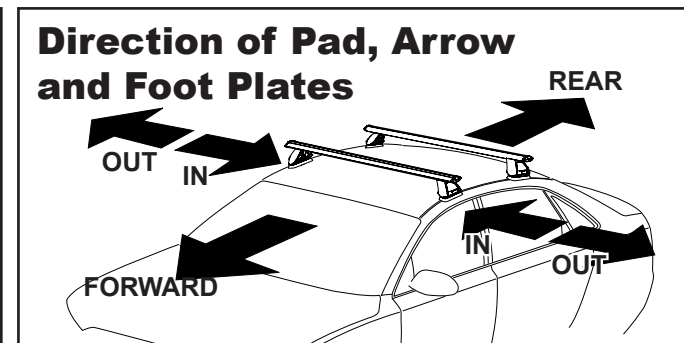

Measurement A: CENTRE of door jamb to CENTRE arrow of leg foot plate.

Measurement B: CENTRE of Front leg foot plate arrow to CENTRE of Rear leg foot plate arrow.

Carrying capacity: Roof rack is rated to 75kg. Please refer to manufacturers handbook for your vehicles maximum roof load capacity. Always use the lower of the two figures.

If your vehicle is not listed on this fitting instruction please refer to your countries Rhino-Rack web site for the latest information.

VEHICLE	Date	Measurement A	Measurement B	Load Rating (includes racks 5kg/ 11lbs)
Toyota Prius (XW20) 5dr hatch	04-09	320mm / 12,19/32"	700mm / 27,9/16"	50kg / 110lbs
Honda Insight 4dr sedan	2009-	300mm / 11,13/16"	700mm / 27,9/16"	50kg / 110lbs
Toyota Tundra Crewmax pickup	2007-	280mm / 11,1/32"	800mm / 31,1/2"	75kg / 165lbs
Toyota Tundra Double Cab pickup	2007-	290mm / 11,27/64"	700mm / 27,9/16"	75kg / 165lbs
Nissan Stagea 4dr wagon	01-07	90mm / 3,35/64"	750mm / 29,17/32"	75kg / 165lbs