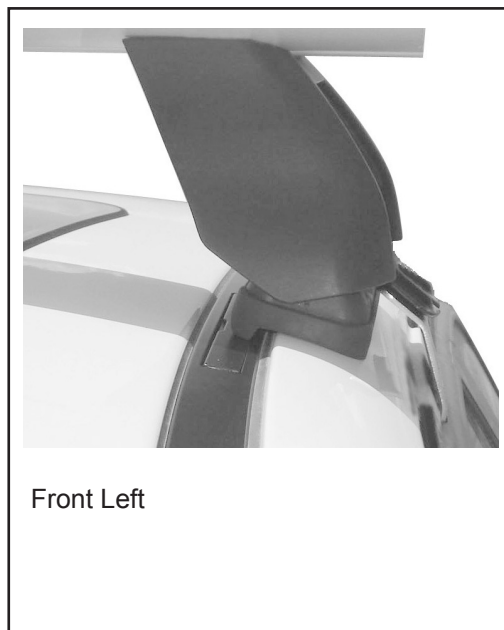

Measurement A: CENTRE of door jamb to CENTRE arrow of leg foot plate.

Measurement B: CENTRE of Front leg foot plate arrow to CENTRE of Rear leg foot plate arrow.

Carrying capacity: Roof rack is rated to 75kg. Please refer to manufacturers handbook for your vehicles maximum roof load capacity. Always use the lower of the two figures.

If your vehicle is not listed on this fitting instruction please refer to your countries Rhino-Rack web site for the latest information.

VEHICLE	Date	Measurement A	Measurement B	Load Rating (includes racks 5kg/ 11lbs)
Toyota Prius (XW20) 5dr hatch	04-09	320mm / 12,19/32"	700mm / 27,9/16"	50kg / 110lbs
Honda Insight 4dr sedan	2009-	300mm / 11,13/16"	700mm / 27,9/16"	50kg / 110lbs
Toyota Tundra Crewmax pickup	2007-	280mm / 11,1/32"	800mm / 31,1/2"	75kg / 165lbs
Toyota Tundra Double Cab pickup	2007-	290mm / 11,27/64"	700mm / 27,9/16"	75kg / 165lbs
Nissan Stagea 4dr wagon	01-07	90mm / 3,35/64"	750mm / 29,17/32"	75kg / 165lbs