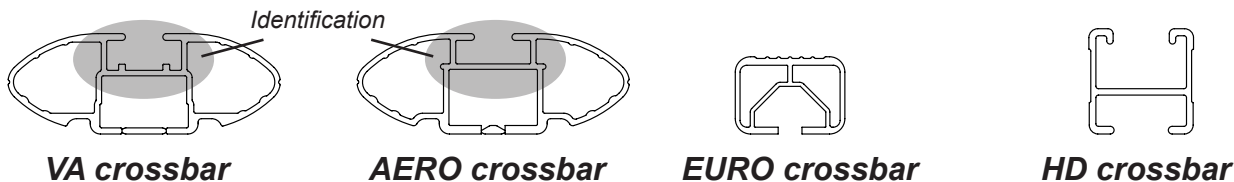

DK062 Rhino-Rack VA, Aero, Euro & HD crossbar instruction

IDENTIFICATION CHART

Vehicle	Date	Crossbar	FRONT CROSSBAR					REAR CROSSBAR				
			Front Right Pad/ Clamp	Front Left Pad/ Clamp	Measurement strip length per side	Measurement strip length per side	Measurement Distance (x)	Foot plate arrow direction	Rear Right Pad/ Clamp	Rear Left Pad/ Clamp	Measurement strip length per side	Measurement strip length per side
Hyundai Accent 4dr Sedan	2006-2010	1180mm	M366 SUB0145	184mm	129mm	936mm / 36,27/32"	OUT	M366 SUB0145	192mm	137mm	952mm / 37,31/64"	OUT
			Arrow FORWARD					Arrow FORWARD				
Mazda 121 4dr Sedan	11/90-12/97	1060mm	M366 SUB0145	193mm	83mm	840mm / 33,5/64"	OUT	M366 SUB0145	185mm	75mm	824mm / 32,7/16"	OUT
			Arrow FORWARD					Arrow FORWARD				
Toyota Matrix 5dr Hatch	2003-2008	1260mm	M366 SUB0145	165mm	52mm	978mm / 38,1/2"	OUT	M366 SUB0145	161mm	48mm	970mm / 38,3/16"	OUT
			Arrow FORWARD					Arrow FORWARD				
BMW 5 Series F10 4dr Sedan	2011-	1260mm	M366 SUB0145	177mm	64mm	1002mm / 43,11/32"	OUT	M366 SUB0145	171mm	58mm	990mm / 38,63/64"	OUT
			Arrow FORWARD					Arrow FORWARD				
BMW X5 E70 5dr SUV	2007-	1375mm	M366 SUB0145	169mm	114mm	1101mm / 43,11/32"	OUT	M366 SUB0145	164mm	109mm	1091mm / 42,61/64"	OUT
			Arrow FORWARD					Arrow FORWARD				

DK062 Rhino-Rack VA, Aero, Euro & HD crossbar instruction

Measurement A: CENTRE of door jamb to CENTRE arrow of leg foot plate.

Measurement B: CENTRE of Front leg foot plate arrow to CENTRE of Rear leg foot plate arrow.