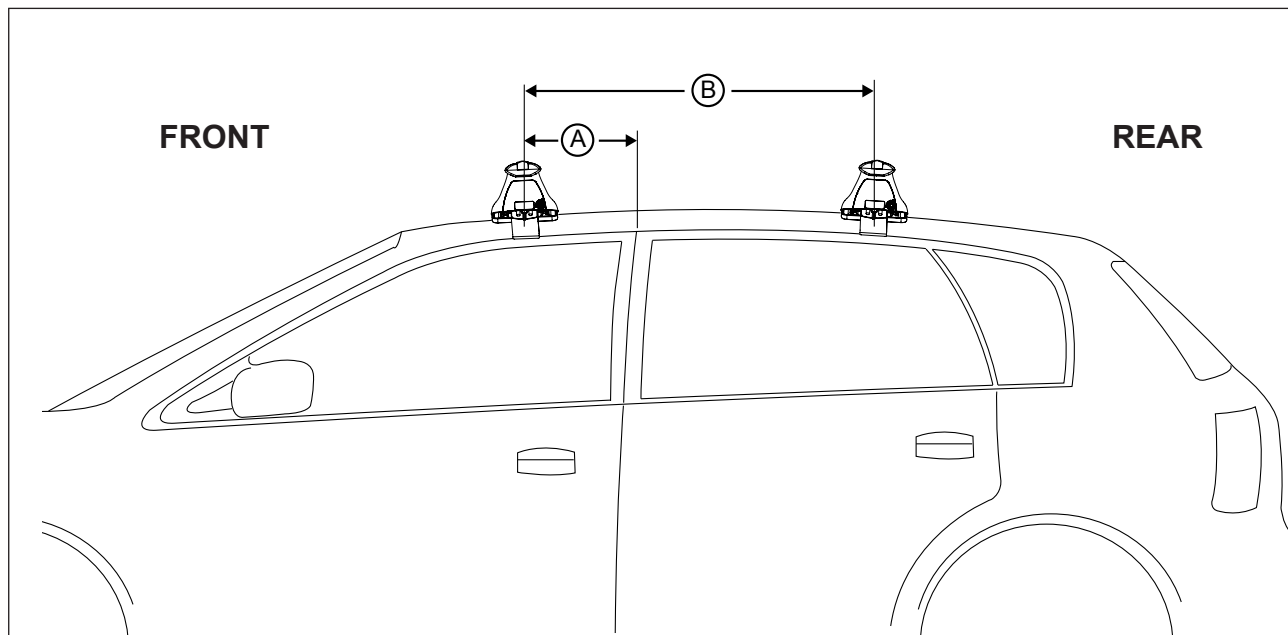

DK062 Rhino-Rack VA, Aero, Euro & HD crossbar instruction

IDENTIFICATION CHART

Vehicle	Date	Crossbar	FRONT CROSSBAR					REAR CROSSBAR				
			Front Right Pad/ Clamp	Front Left Pad/ Clamp	Measurement strip length per side	Measurement strip length per side	Measurement Distance (x)	Foot plate arrow direction	Rear Right Pad/ Clamp	Rear Left Pad/ Clamp	Measurement strip length per side	Measurement strip length per side
Hyundai Accent 4dr Sedan	2006-2010	1180mm	M366 SUB0145	184mm	129mm	936mm / 36,27/32"	OUT	M366 SUB0145	192mm	137mm	952mm / 37,31/64"	OUT
			Arrow FORWARD					Arrow FORWARD				
Mazda 121 4dr Sedan	11/90-12/97	1060mm	M366 SUB0145	193mm	83mm	840mm / 33,5/64"	OUT	M366 SUB0145	185mm	75mm	824mm / 32,7/16"	OUT
			Arrow FORWARD					Arrow FORWARD				
Toyota Matrix 5dr Hatch	2003-2008	1260mm	M366 SUB0145	165mm	52mm	978mm / 38,1/2"	OUT	M366 SUB0145	161mm	48mm	970mm / 38,3/16"	OUT
			Arrow FORWARD					Arrow FORWARD				
BMW 5 Series F10 4dr Sedan	2011-	1260mm	M366 SUB0145	177mm	64mm	1002mm / 43,11/32"	OUT	M366 SUB0145	171mm	58mm	990mm / 38,63/64"	OUT
			Arrow FORWARD					Arrow FORWARD				
BMW X5 E70 5dr SUV	2007-	1375mm	M366 SUB0145	169mm	114mm	1101mm / 43,11/32"	OUT	M366 SUB0145	164mm	109mm	1091mm / 42,61/64"	OUT
			Arrow FORWARD					Arrow FORWARD				

DK062 Rhino-Rack VA, Aero, Euro & HD crossbar instruction

Measurement A: CENTRE of door jamb to CENTRE arrow of leg foot plate.

Measurement B: CENTRE of Front leg foot plate arrow to CENTRE of Rear leg foot plate arrow.

Carrying capacity: Roof rack is rated to 75kg. Please refer to manufacturers handbook for your vehicles maximum roof load capacity. Always use the lower of the two figures.

If your vehicle is not listed on this fitting instruction please refer to your countries Rhino-Rack web site for the latest information.