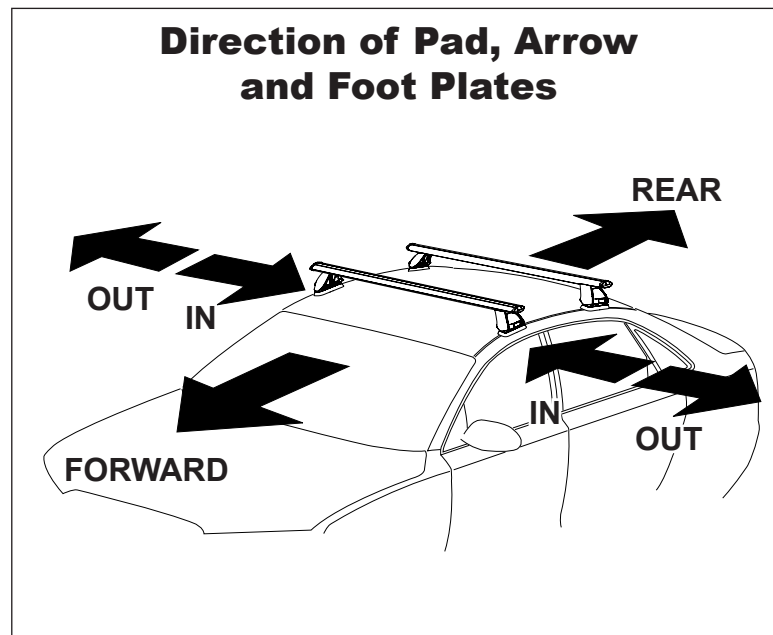

DK062 Rhino-Rack VA, Aero, Euro & HD crossbar instruction

Measurement A: CENTRE of door jamb to CENTRE arrow of leg foot plate.

Measurement B: CENTRE of Front leg foot plate arrow to CENTRE of Rear leg foot plate arrow.

Carrying capacity: Roof rack is rated to 75kg. Please refer to manufacturers handbook for your vehicles maximum roof load capacity. Always use the lower of the two figures.

If your vehicle is not listed on this fitting instruction please refer to your countries Rhino-Rack web site for the latest information.

VEHICLE	Date	Measurement A	Measurement B	Load Rating (includes racks 5kg/11lbs)
Hyundai Accent 4dr Sedan	2006-2010	240mm / 9,29/64"	700mm / 27,9/16"	75kg / 165lbs
Mazda 121 4dr Sedan	11/90-12/97	300mm / 11,13/16"	600mm / 23,5/8"	75kg / 165lbs
Toyota Matrix 5dr Hatch	2003-2008	250mm / 9,27/32"	700mm / 27,9/16"	75kg / 165lbs
BMW 5 Series F10 4dr Sedan	2011-	190mm / 7,31/64"	700mm / 27,9/16"	75kg / 165lbs
BMW X5 E70 5dr SUV	2007-	250mm / 9,27/32"	750mm / 29,17/32"	75kg / 165lbs