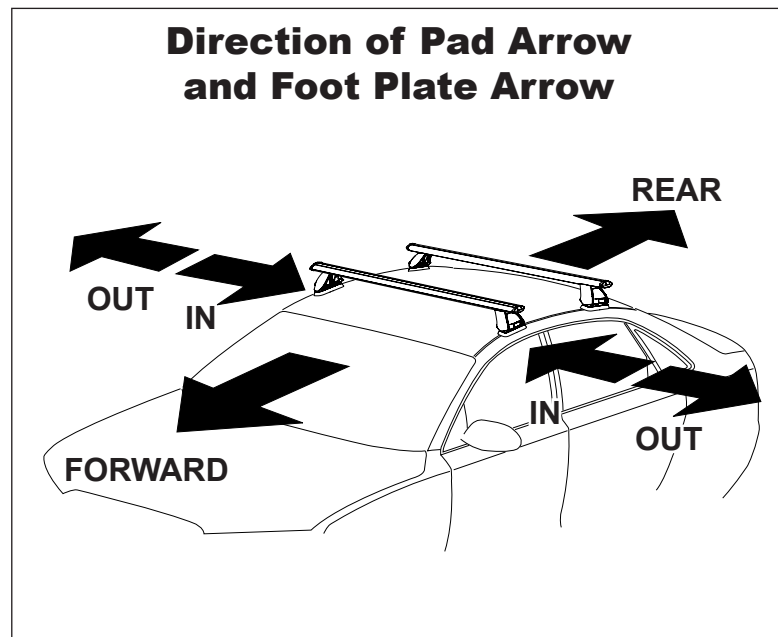

DK059 Rhino-Rack VA, Aero, Euro & HD crossbar instruction

Measurement A: CENTRE of door jamb to CENTRE arrow of leg foot plate.

Measurement B: CENTRE of Front leg foot plate arrow to CENTRE of Rear leg foot plate arrow.

Carrying capacity: Roof rack is rated to 75kg. Please refer to manufacturers handbook for your vehicles maximum roof load capacity. Always use the lower of the two figures.

If your vehicle is not listed on this fitting instruction please refer to your countries Rhino-Rack web site for the latest information.

VEHICLE	Date	Measurement A	Measurement B	Load Rating (includes racks 5kg/11lbs)
Renault Megane 5dr hatch X84 (incl. Sky Roof)	12/03 - 08/10	250mm / 9,27/32"	800mm / 31,1/2"	75kg / 165lbs