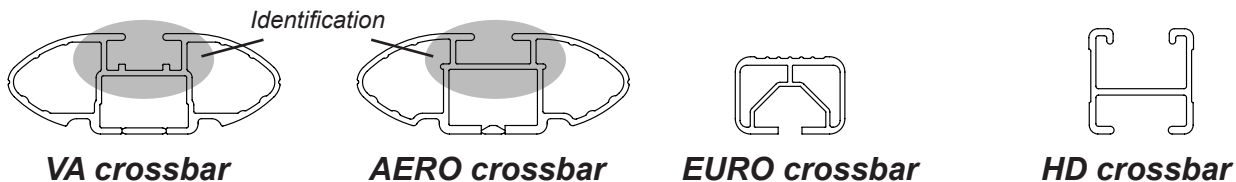

# DK059 Rhino-Rack VA, Aero, Euro & HD crossbar instruction

## IDENTIFICATION CHART

Vehicle	Date	Crossbar	FRONT CROSSBAR					REAR CROSSBAR						
			Front Right Pad/ Clamp	Front Left Pad/ Clamp	Measurement strip length per side	Measurement strip length per side	Measurement Distance ( x )	Foot plate arrow direction	Rear Right Pad/ Clamp	Rear Left Pad/ Clamp	Measurement strip length per side	Measurement strip length per side	Measurement Distance ( x )	Foot plate arrow direction
Renault Megane 5dr hatch X84 (incl. Sky Roof)	12/03-08/10	1180mm	M367	SUB0153	195mm	140mm	958mm / 37,23/32"	OUT	M367	114496	208mm	153mm	984mm / 38,47/64"	OUT
			Pad Arrow FORWARD						Pad Arrow FORWARD					

# DK059 Rhino-Rack VA, Aero, Euro & HD crossbar instruction

**Measurement A:** CENTRE of door jamb to CENTRE arrow of leg foot plate.

**Measurement B:** CENTRE of Front leg foot plate arrow to CENTRE of Rear leg foot plate arrow.