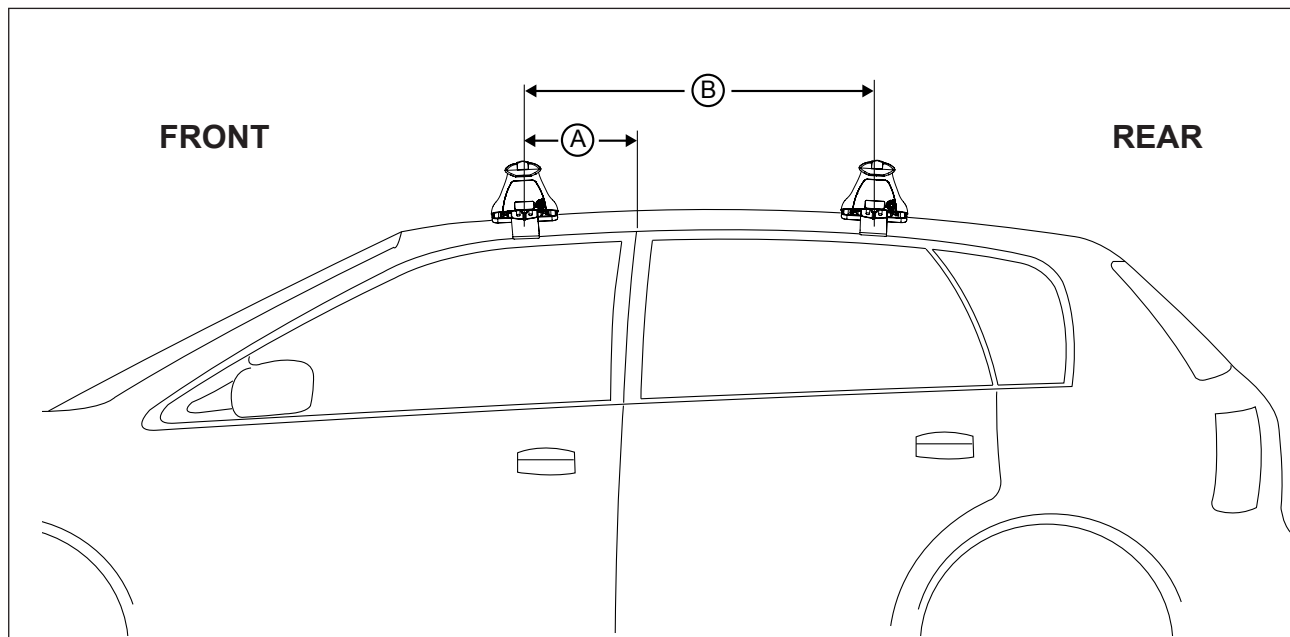

## IDENTIFICATION CHART

Vehicle	Date	Crossbar	FRONT CROSSBAR					REAR CROSSBAR						
			Front Right Pad/ Clamp	Front Left Pad/ Clamp	Measurement strip length per side	Measurement strip length per side	Measurement Distance ( x )	Foot plate arrow direction	Rear Right Pad/ Clamp	Rear Left Pad/ Clamp	Measurement strip length per side	Measurement strip length per side	Measurement Distance ( x )	Foot plate arrow direction
Renault Megane 5dr hatch X84 (incl. Sky Roof)	12/03-08/10	1180mm	M367	SUB0153	195mm	140mm	958mm / 37,23/32"	OUT	M367	114496	208mm	153mm	984mm / 38,47/64"	OUT
			Pad Arrow FORWARD						Pad Arrow FORWARD					

# DK059 Rhino-Rack VA, Aero, Euro & HD crossbar instruction

**Measurement A:** CENTRE of door jamb to CENTRE arrow of leg foot plate.

**Measurement B:** CENTRE of Front leg foot plate arrow to CENTRE of Rear leg foot plate arrow.

VEHICLE	Date	Measurement A	Measurement B	Load Rating (includes racks 5kg/11lbs)
Renault Megane 5dr hatch X84 (incl. Sky Roof)	12/03 - 08/10	250mm / 9,27/32"	800mm / 31,1/2"	75kg / 165lbs