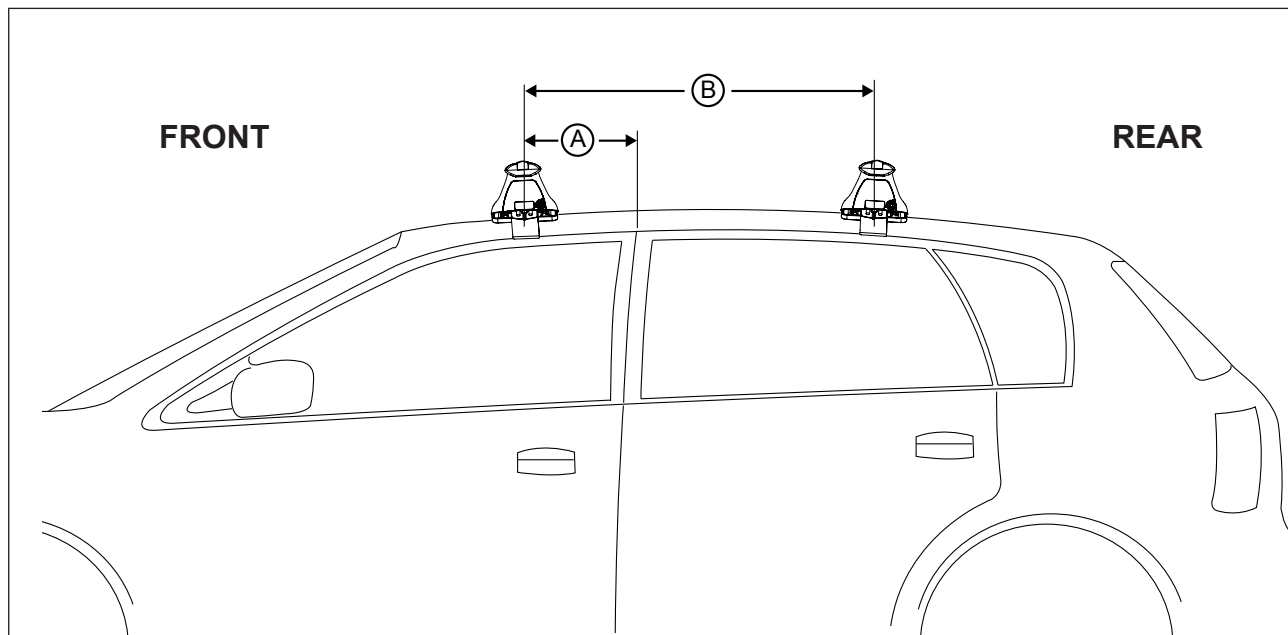

DK047 Rhino-Rack VA, Aero, Euro & HD crossbar instruction

IDENTIFICATION CHART

Vehicle	Date	Crossbar	FRONT CROSSBAR					REAR CROSSBAR				
			Front Right Pad/Clamp	Front Left Pad/Clamp	Measurement strip length per side	Measurement strip length per side	Measurement Distance (x)	Foot plate arrow direction	Rear Right Pad/Clamp	Rear Left Pad/Clamp	Measurement strip length per side	Measurement strip length per side
Nissan Tiida 5dr hatch	02/06-01/13	1180mm	M365 114490	210mm	155mm	988mm / 38,29/32"	OUT	M365 SUB0152	200mm	145mm	968mm / 38,7/64"	OUT
			Pad Arrow FORWARD					Pad Arrow FORWARD				
Nissan Tiida 4dr sedan	02/06-01/13	1180mm	M365 114490	207mm	152mm	982mm / 38,21/32"	OUT	M365 SUB0152	200mm	145mm	968mm / 38,7/64"	OUT
			Pad Arrow FORWARD					Pad Arrow FORWARD				
Nissan Versa 5dr hatch	07-12	1180mm	M365 114490	210mm	155mm	988mm / 38,29/32"	OUT	M365 SUB0152	200mm	145mm	968mm / 38,7/64"	OUT
			Pad Arrow FORWARD					Pad Arrow FORWARD				
Nissan Versa 4dr sedan	07-11	1180mm	M365 114490	207mm	152mm	982mm / 38,21/32"	OUT	M365 SUB0152	200mm	145mm	968mm / 38,7/64"	OUT
			Pad Arrow FORWARD					Pad Arrow FORWARD				

DK047 Rhino-Rack VA, Aero, Euro & HD crossbar instruction

Measurement A: CENTRE of door jamb to CENTRE arrow of leg foot plate.

Measurement B: CENTRE of Front leg foot plate arrow to CENTRE of Rear leg foot plate arrow.

Carrying capacity: Roof rack is rated to 75kg. Please refer to manufacturers handbook for your vehicles maximum roof load capacity. Always use the lower of the two figures.

If your vehicle is not listed on this fitting instruction please refer to your countries Rhino-Rack web site for the latest information.