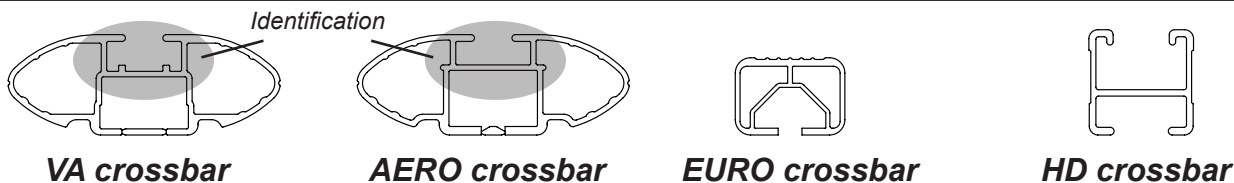

DK047 Rhino-Rack VA, Aero, Euro & HD crossbar instruction

IDENTIFICATION CHART

Vehicle	Date	Crossbar	FRONT CROSSBAR					REAR CROSSBAR				
			Front Right Pad/Clamp	Front Left Pad/Clamp	Measurement strip length per side	Measurement strip length per side	Measurement Distance (x)	Foot plate arrow direction	Rear Right Pad/Clamp	Rear Left Pad/Clamp	Measurement strip length per side	Measurement strip length per side
Nissan Tiida 5dr hatch	02/06-01/13	1180mm	M365 114490	210mm	155mm	988mm / 38,29/32"	OUT	M365 SUB0152	200mm	145mm	968mm / 38,7/64"	OUT
			Pad Arrow FORWARD					Pad Arrow FORWARD				
Nissan Tiida 4dr sedan	02/06-01/13	1180mm	M365 114490	207mm	152mm	982mm / 38,21/32"	OUT	M365 SUB0152	200mm	145mm	968mm / 38,7/64"	OUT
			Pad Arrow FORWARD					Pad Arrow FORWARD				
Nissan Versa 5dr hatch	07-12	1180mm	M365 114490	210mm	155mm	988mm / 38,29/32"	OUT	M365 SUB0152	200mm	145mm	968mm / 38,7/64"	OUT
			Pad Arrow FORWARD					Pad Arrow FORWARD				
Nissan Versa 4dr sedan	07-11	1180mm	M365 114490	207mm	152mm	982mm / 38,21/32"	OUT	M365 SUB0152	200mm	145mm	968mm / 38,7/64"	OUT
			Pad Arrow FORWARD					Pad Arrow FORWARD				

DK047 Rhino-Rack VA, Aero, Euro & HD crossbar instruction

Measurement A: CENTRE of door jamb to CENTRE arrow of leg foot plate.

Measurement B: CENTRE of Front leg foot plate arrow to CENTRE of Rear leg foot plate arrow.