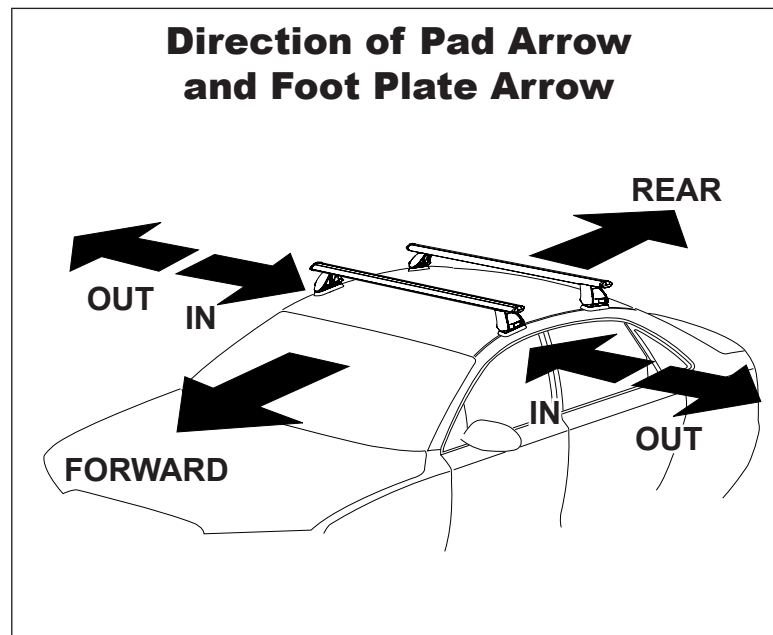

DK047 Rhino-Rack VA, Aero, Euro & HD crossbar instruction

Measurement A: CENTRE of door jamb to CENTRE arrow of leg foot plate.

Measurement B: CENTRE of Front leg foot plate arrow to CENTRE of Rear leg foot plate arrow.

Carrying capacity: Roof rack is rated to 75kg. Please refer to manufacturers handbook for your vehicles maximum roof load capacity. Always use the lower of the two figures.

If your vehicle is not listed on this fitting instruction please refer to your countries Rhino-Rack web site for the latest information.

VEHICLE	Date	Measurement A	Measurement B	Load Rating (includes racks 5kg/11lbs)
Nissan Tiida 5dr hatch	02/06 - 01/13	250mm / 9,27/32"	700mm / 27,9/16"	75kg / 165lbs
Nissan Tiida 4dr sedan	02/06 - 01/13	250mm / 9,27/32"	700mm / 27,9/16"	75kg / 165lbs
Nissan Versa 5dr hatch	07 - 12	250mm / 9,27/32"	700mm / 27,9/16"	75kg / 165lbs
Nissan Versa 4dr sedan	07 - 11	250mm / 9,27/32"	700mm / 27,9/16"	75kg / 165lbs