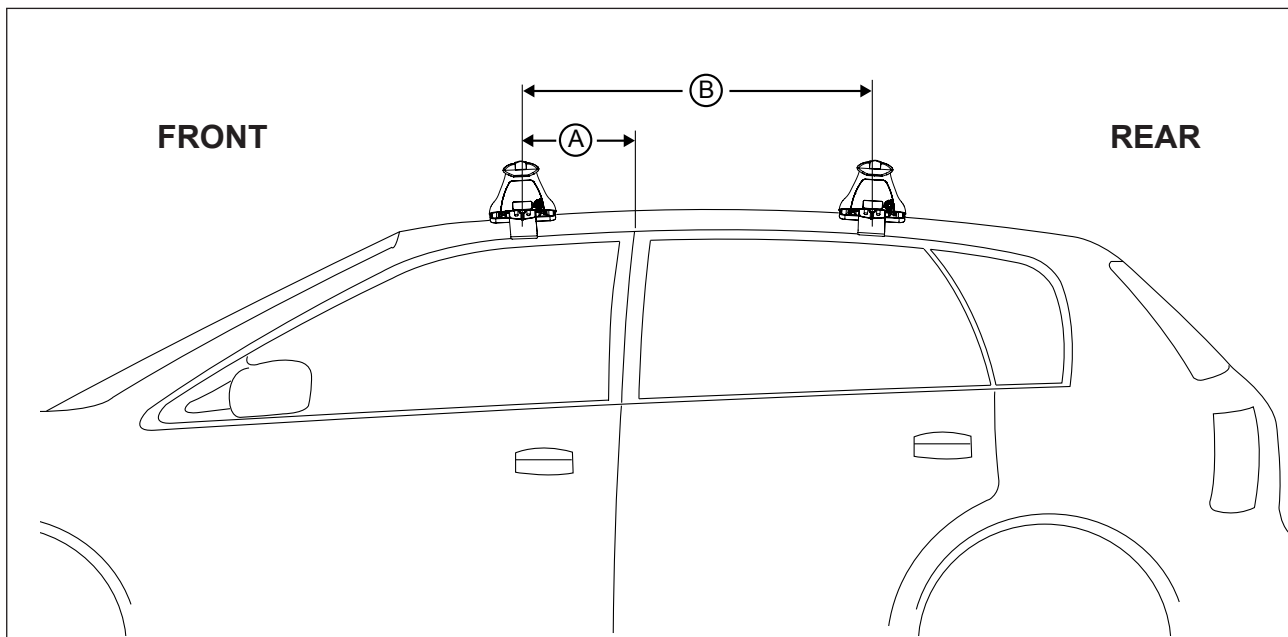

DK038 Rhino-Rack VA, Aero, Euro & HD crossbar instruction

Measurement A: CENTRE of door jamb to CENTRE arrow of leg foot plate.

Measurement B: CENTRE of Front leg foot plate arrow to CENTRE of Rear leg foot plate arrow.

Carrying capacity: Roof rack is rated to 75kg. Please refer to manufacturers handbook for your vehicles maximum roof load capacity. Always use the lower of the two figures.

If your vehicle is not listed on this fitting instruction please refer to your countries Rhino-Rack web site for the latest information.

VEHICLE	Date	Measurement A	Measurement B	Load Rating (includes racks 5kg/11lbs)
Mitsubishi Colt 5dr	08/04 on	300mm	700mm	75kg / 165lbs