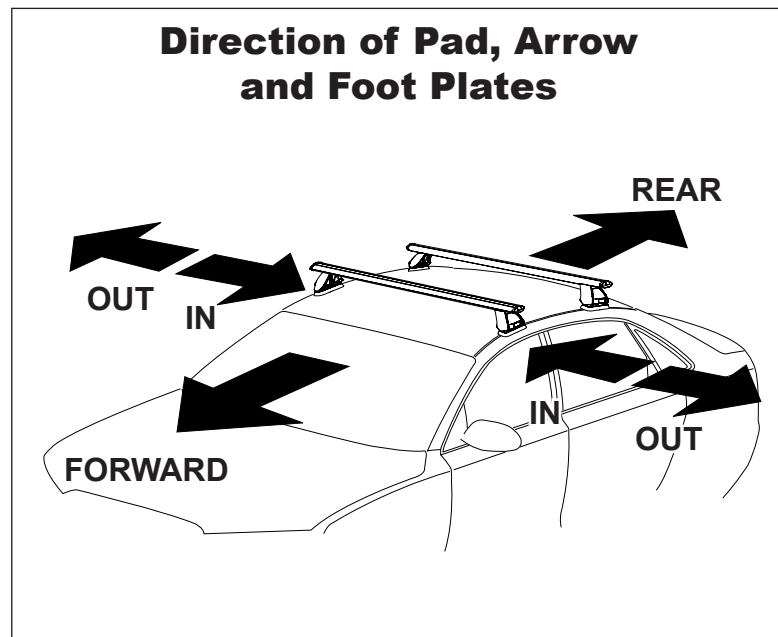

DK038 Rhino-Rack VA, Aero, Euro & HD crossbar instruction

Measurement A: CENTRE of door jamb to CENTRE arrow of leg foot plate.

Measurement B: CENTRE of Front leg foot plate arrow to CENTRE of Rear leg foot plate arrow.

Carrying capacity: Roof rack is rated to 75kg. Please refer to manufacturers handbook for your vehicles maximum roof load capacity. Always use the lower of the two figures.

If your vehicle is not listed on this fitting instruction please refer to your countries Rhino-Rack web site for the latest information.

VEHICLE	Date	Measurement A	Measurement B	Load Rating (includes racks 5kg/11lbs)
Mitsubishi Colt 5dr	08/04 on	300mm	700mm	75kg / 165lbs