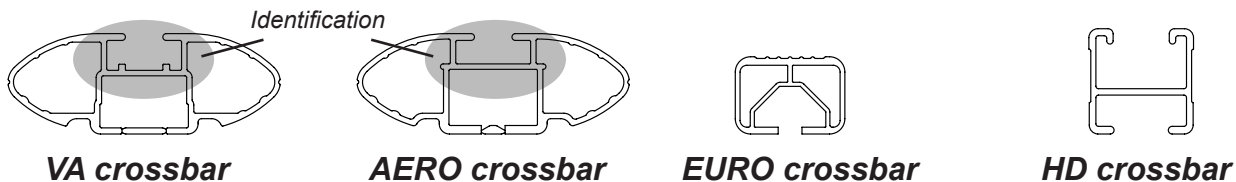

# DK038 Rhino-Rack VA, Aero, Euro & HD crossbar instruction

## IDENTIFICATION CHART

Vehicle	Date	Crossbar	FRONT CROSSBAR					REAR CROSSBAR						
			Front Right Pad/ Clamp	Front Left Pad/ Clamp	Measurement strip length per side	Measurement strip length per side	Measurement Distance ( x )	Foot plate arrow direction	Rear Right Pad/ Clamp	Rear Left Pad/ Clamp	Measurement strip length per side	Measurement strip length per side	Measurement Distance ( x )	Foot plate arrow direction
Mitsubishi Colt 5dr Hatch	08/04 on	1180mm	M367 SUB0146		196mm	141mm	960mm	OUT	M365 SUB0145		168mm	113mm	904mm	OUT
			Arrow FORWARD						Arrow FORWARD					

# DK038 Rhino-Rack VA, Aero, Euro & HD crossbar instruction

**Measurement A:** CENTRE of door jamb to CENTRE arrow of leg foot plate.

**Measurement B:** CENTRE of Front leg foot plate arrow to CENTRE of Rear leg foot plate arrow.