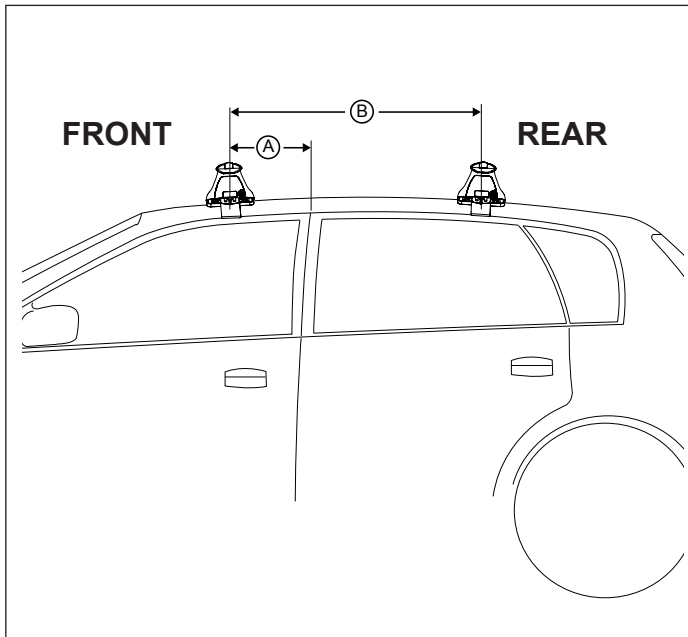

DK008 Rhino-Rack VA, Aero, Euro & HD crossbar instruction

IDENTIFICATION CHART

Vehicle	Date	Crossbar	FRONT CROSSBAR					REAR CROSSBAR						
			Front Right Pad/ Clamp	Front Left Pad/ Clamp	Measurement strip length per side	Measurement strip length per side	Measurement Distance (x)	Foot plate arrow direction	Rear Right Pad/ Clamp	Rear Left Pad/ Clamp	Measurement strip length per side	Measurement strip length per side	Measurement Distance (x)	Foot plate arrow direction
Honda Accord Euro 4dr Sedan	06/03-05/08	1180mm	M366 114500	M366 114500	205mm	150mm	978mm / 38,1/2"	OUT	M367 114500	M367 114500	205mm	150mm	978mm / 38,1/2"	OUT
			Arrow FORWARD						Arrow FORWARD					
Acura TSX 4dr Sedan	04-08	1180mm	M366 114500	M366 114500	205mm	150mm	978mm / 38,1/2"	OUT	M367 114500	M367 114500	205mm	150mm	978mm / 38,1/2"	OUT
			Arrow FORWARD						Arrow FORWARD					

DK008 Rhino-Rack VA, Aero, Euro & HD crossbar instruction

Measurement A: CENTRE of door jamb to CENTRE arrow of leg foot plate.

Measurement B: CENTRE of Front leg foot plate arrow to CENTRE of Rear leg foot plate arrow.

Carrying capacity: Roof rack is rated to 75kg. Please refer to manufacturers handbook for your vehicles maximum roof load capacity. Always use the lower of the two figures.

If your vehicle is not listed on this fitting instruction please refer to your countries Rhino-Rack web site for the latest information.