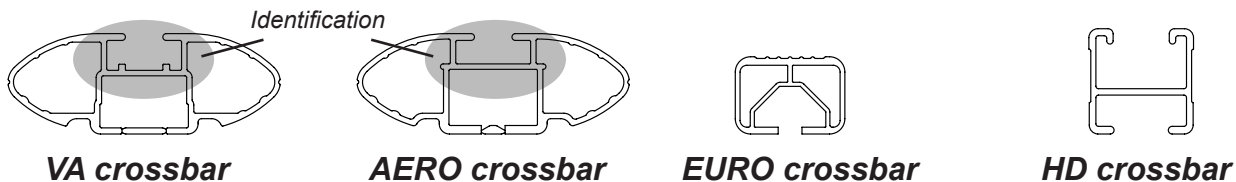

DK008 Rhino-Rack VA, Aero, Euro & HD crossbar instruction

IDENTIFICATION CHART

Vehicle	Date	Crossbar	FRONT CROSSBAR					REAR CROSSBAR						
			Front Right Pad/ Clamp	Front Left Pad/ Clamp	Measurement strip length per side	Measurement strip length per side	Measurement Distance (x)	Foot plate arrow direction	Rear Right Pad/ Clamp	Rear Left Pad/ Clamp	Measurement strip length per side	Measurement strip length per side	Measurement Distance (x)	Foot plate arrow direction
Honda Accord Euro 4dr Sedan	06/03-05/08	1180mm	M366 114500	M366 114500	205mm	150mm	978mm / 38,1/2"	OUT	M367 114500	M367 114500	205mm	150mm	978mm / 38,1/2"	OUT
			Arrow FORWARD						Arrow FORWARD					
Acura TSX 4dr Sedan	04-08	1180mm	M366 114500	M366 114500	205mm	150mm	978mm / 38,1/2"	OUT	M367 114500	M367 114500	205mm	150mm	978mm / 38,1/2"	OUT
			Arrow FORWARD						Arrow FORWARD					

DK008 Rhino-Rack VA, Aero, Euro & HD crossbar instruction

Measurement A: CENTRE of door jamb to CENTRE arrow of leg foot plate.

Measurement B: CENTRE of Front leg foot plate arrow to CENTRE of Rear leg foot plate arrow.