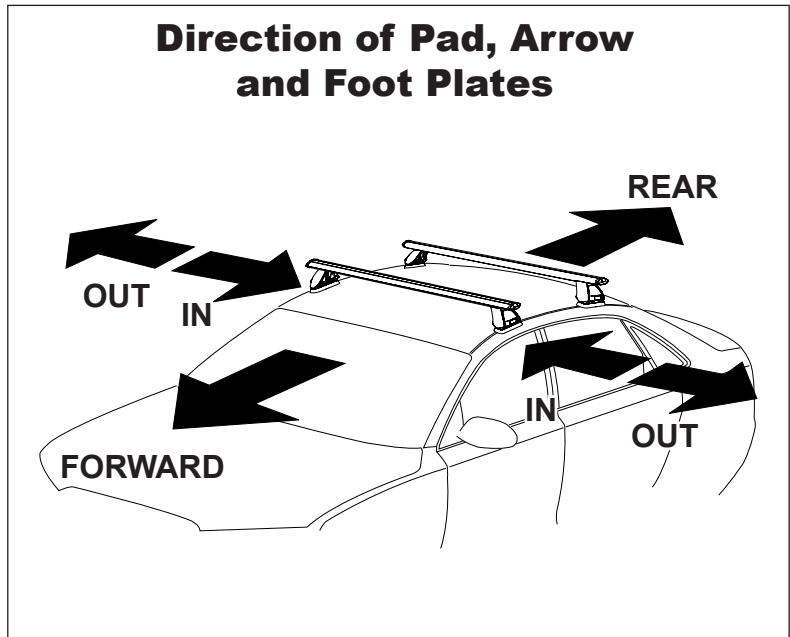

DK008 Rhino-Rack VA, Aero, Euro & HD crossbar instruction

Measurement A: CENTRE of door jamb to CENTRE arrow of leg foot plate.

Measurement B: CENTRE of Front leg foot plate arrow to CENTRE of Rear leg foot plate arrow.

Carrying capacity: Roof rack is rated to 75kg. Please refer to manufacturers handbook for your vehicles maximum roof load capacity. Always use the lower of the two figures.

If your vehicle is not listed on this fitting instruction please refer to your countries Rhino-Rack web site for the latest information.

VEHICLE	Date	Measurement A	Measurement B	Load Rating (includes racks 5kg/11lbs)
Honda Accord Euro 4dr Sedan	06/03-05/08	250mm / 9,27/32"	650mm / 25,19/32"	50kg / 110lbs
Acura TSX 4dr Sedan	04-08	250mm / 9,27/32"	650mm / 25,19/32"	50kg / 110lbs