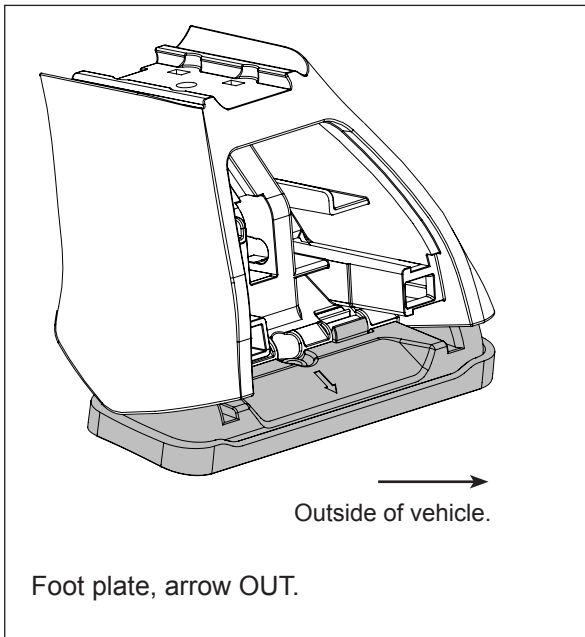

DK008 Rhino-Rack VA, Aero, Euro & HD crossbar instruction

Measurement A: CENTRE of door jamb to CENTRE arrow of leg foot plate.

Measurement B: CENTRE of Front leg foot plate arrow to CENTRE of Rear leg foot plate arrow.

Carrying capacity: Roof rack is rated to 75kg. Please refer to manufacturers handbook for your vehicles maximum roof load capacity. Always use the lower of the two figures.

If your vehicle is not listed on this fitting instruction please refer to your countries Rhino-Rack web site for the latest information.

VEHICLE	Date	Measurement A	Measurement B	Load Rating (includes racks 5kg/11lbs)
Honda Accord Euro 4dr Sedan	06/03-05/08	250mm / 9,27/32"	650mm / 25,19/32"	50kg / 110lbs
Acura TSX 4dr Sedan	04-08	250mm / 9,27/32"	650mm / 25,19/32"	50kg / 110lbs