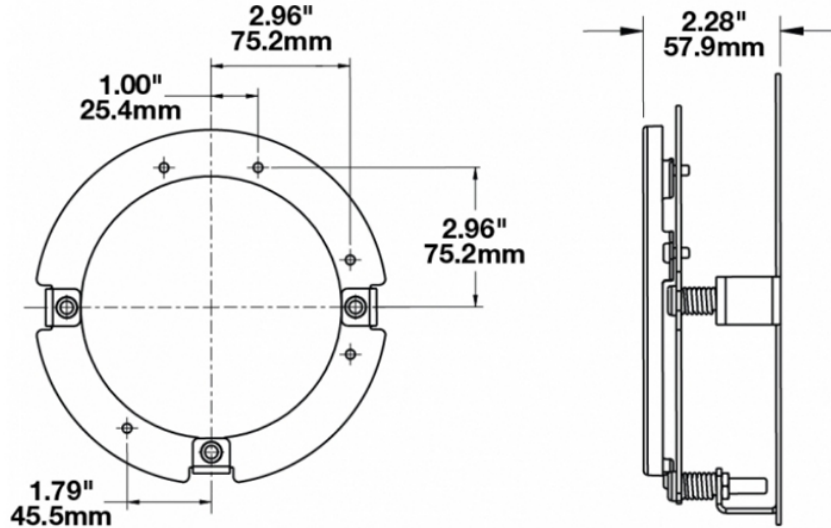

### Product Information

<b>Description</b>	Model 8630 - Mounting Assembly - Single Ring Kit
<b>Height</b>	191 mm / 7.52 in
<b>Width</b>	191 mm / 7.52 in
<b>Product Weight</b>	2.0 lbs / 0.91 kgs
<b>Shipping Weight</b>	3.5 lbs / 1.59 kgs

## Product Dimensions