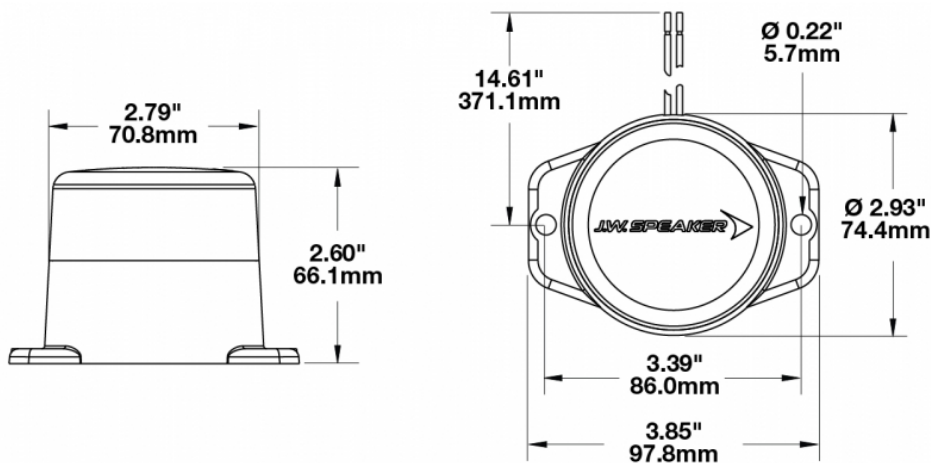

LED Strobe Light – Model 539

0646481

Product Information

Description	Model 539 - 12/80V LED Strobe Light - White
Height	66.10 mm / 2.6 in
Width	70.80 mm / 2.79 in
Depth	70.80 mm / 2.79 in
Shape	Round
Outer Lens Material	Acrylic
Outer Lens Color	Clear
Housing Material	Polycarbonate
Housing Color	Black
Minimum Operating Temperature	-40 °C
Maximum Operating Temperature	65 °C
Connector or Wiring	13.5" Bare Leads
Product Weight	0.30 lbs / 0.14 kgs
Shipping Weight	1.51 lbs / 0.68 kgs

Product Dimensions

Electrical Specifications

Input Voltage	12-80VDCV DC
Operating Voltage	12-80VDCV DC
Red Wire	Positive
Black Wire	Negative
Current Draw	0.256A @ 12V DC 0.088A @ 48V DC 0.076A @ 80V DC

Photometric Specifications