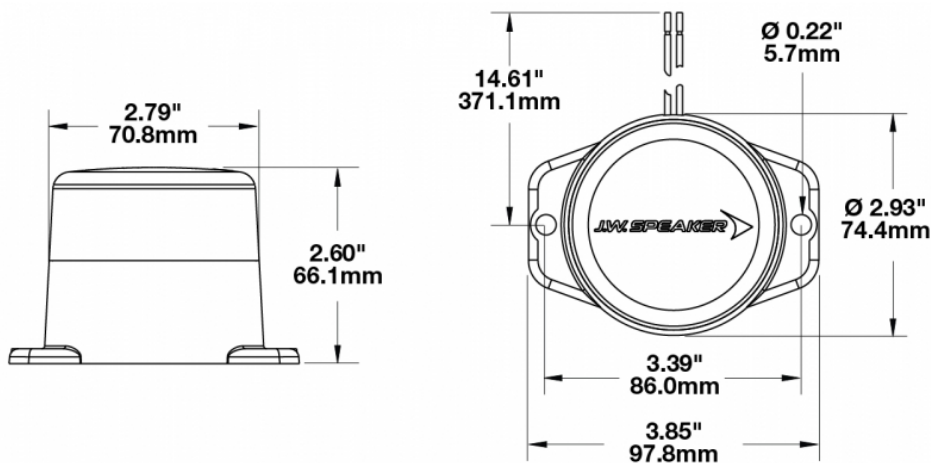

LED Strobe Light – Model 539

0646471

Product Information

Description	Model 539 - 12/80V LED Strobe Light - Blue
Height	66.10 mm / 2.6 in
Width	70.80 mm / 2.79 in
Depth	70.80 mm / 2.79 in
Shape	Round
Outer Lens Material	Acrylic
Outer Lens Color	Clear
Housing Material	Polycarbonate
Housing Color	Black
Minimum Operating Temperature	-40 °C
Maximum Operating Temperature	65 °C
Connector or Wiring	13.5" Bare Leads
Product Weight	0.30 lbs / 0.14 kgs
Shipping Weight	1.51 lbs / 0.68 kgs

Product Dimensions

Electrical Specifications

Input Voltage	12-80VDCV DC
Operating Voltage	12-80VDCV DC
Red Wire	Positive
Black Wire	Negative
Current Draw	0.256A @ 12V DC 0.088A @ 48V DC 0.076A @ 80V DC

Photometric Specifications