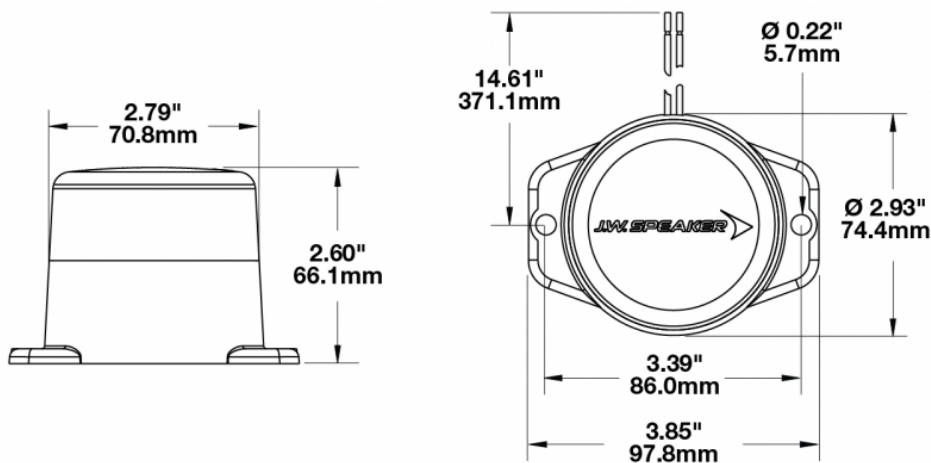

LED Strobe Light – Model 539

0646461

Product Information

Description	Model 539 - 12/80V LED Strobe Light - Green
Height	66.10 mm / 2.6 in
Width	70.80 mm / 2.79 in
Depth	70.80 mm / 2.79 in
Shape	Round
Outer Lens Material	Acrylic
Outer Lens Color	Clear
Housing Material	Polycarbonate
Housing Color	Black
Minimum Operating Temperature	-40 °C
Maximum Operating Temperature	65 °C
Connector or Wiring	13.5" Bare Leads
Product Weight	0.30 lbs / 0.14 kgs
Shipping Weight	1.51 lbs / 0.68 kgs

Product Dimensions

Electrical Specifications

Input Voltage	12-80VDCV DC
Operating Voltage	12-80VDCV DC
Red Wire	Positive
Black Wire	Negative
Current Draw	0.256A @ 12V DC 0.088A @ 48V DC 0.076A @ 80V DC

Photometric Specifications