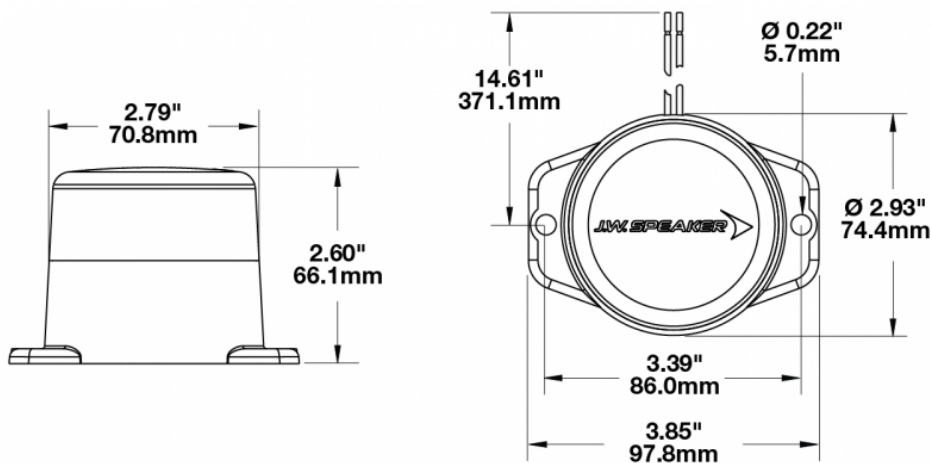

### Product Information

<b>Description</b>	Model 539 - 12/80V LED Strobe Light - Red
<b>Height</b>	66.10 mm / 2.6 in
<b>Width</b>	70.80 mm / 2.79 in
<b>Depth</b>	70.80 mm / 2.79 in
<b>Shape</b>	Round
<b>Outer Lens Material</b>	Acrylic
<b>Outer Lens Color</b>	Clear
<b>Housing Material</b>	Polycarbonate
<b>Housing Color</b>	Black
<b>Minimum Operating Temperature</b>	-40 °C
<b>Maximum Operating Temperature</b>	65 °C
<b>Connector or Wiring</b>	13.5" Bare Leads
<b>Product Weight</b>	0.30 lbs / 0.14 kgs
<b>Shipping Weight</b>	1.51 lbs / 0.68 kgs

### Product Dimensions