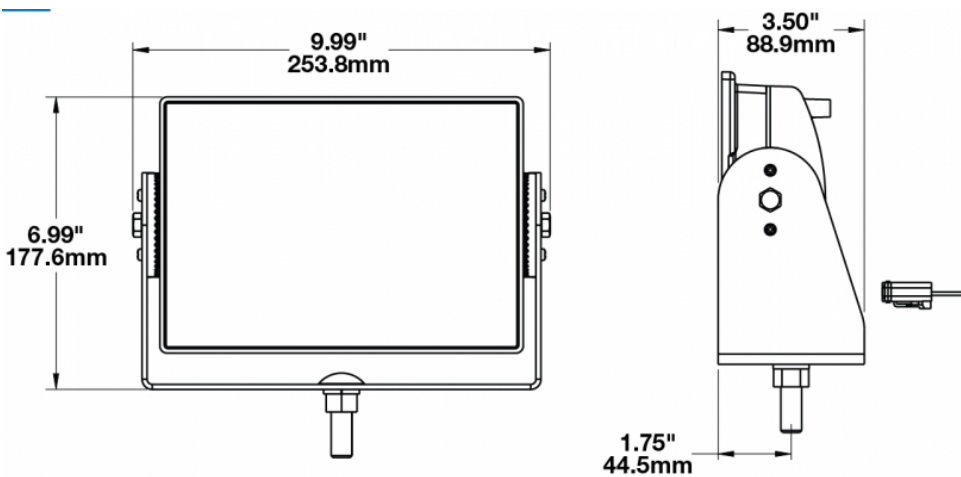

LED Work Light – Model 523

0549631

Product Information

Description	Model 523XL - 12/24V LED Worklight - Wide Flood Beam (Yellow Housing)
Height	177.55 mm / 6.99 in
Width	253.75 mm / 9.99 in
Depth	88.90 mm / 3.5 in
Shape	Rectangular
Outer Lens Material	Glass
Outer Lens Color	Clear
Housing Material	Die-Cast Aluminum
Housing Color	Yellow
Mounting Hardware Description	(x1) 1/2"-Mounting Bolt
Mounting Type	Universal Pedestal Mount
Connector or Wiring	Integrated 2-Pin Deutsch Weather-Proof Socket (DT04-2P)
Product Weight	6.72 lbs / 3.05 kgs
Shipping Weight	8.40 lbs / 3.81 kgs

Product Dimensions

Electrical Specifications

Input Voltage	12-24V DC
Operating Voltage	9-32V DC
Transient Spike Protection	150V Peak @ 1 HZ-10 Pulses
Red Wire	Positive
Black Wire	Negative
Current Draw	6.7A @ 12V DC 3.7A @ 24V DC

Photometric Specifications

Raw Lumen Output	8,100
Effective Lumen Output	3,900
Nominal LED Color Temperature	5000 K
Beam Pattern(s)	Forward Lighting - Flood (Wide)

Model 523 - Wide Flood Beam

Beam Measurements - 1 Lux

Lamp Mounting: 2.15m High -10° Down

Additional Specifications

IP Rating	IP69K
Warranty	Please refer to the Warranty Statement which is available for download on the website
Pack Quantity	1