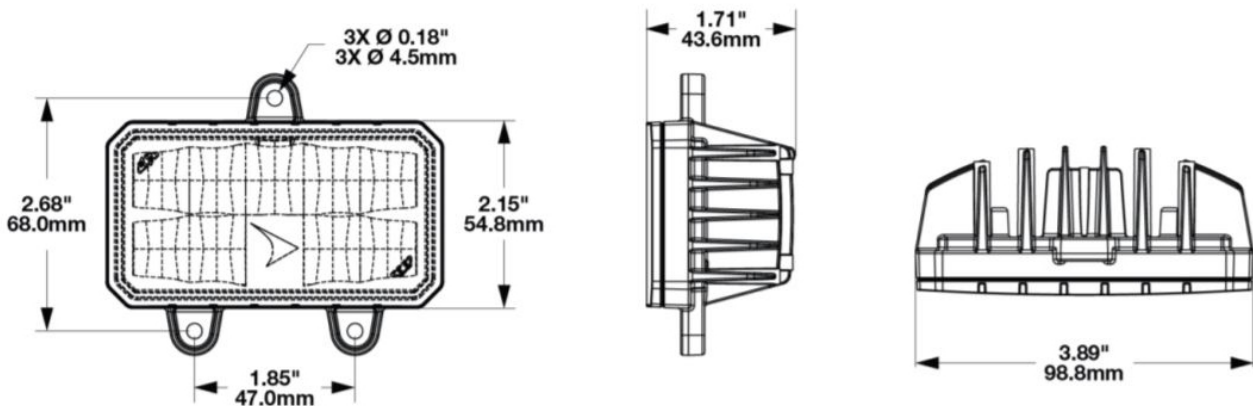

### Product Information

<b>Description</b>	Model 792 - 12/24V LED Work Light - Panel Mount
<b>Height</b>	82.06 mm / 3.23 in
<b>Width</b>	98.80 mm / 3.89 in
<b>Depth</b>	43.40 mm / 1.71 in
<b>Shape</b>	Rectangular
<b>Outer Lens Material</b>	Polycarbonate
<b>Outer Lens Color</b>	Clear
<b>Housing Color</b>	Black
<b>Minimum Operating Temperature</b>	-40 °C
<b>Maximum Operating Temperature</b>	65 °C
<b>Mating Connector</b>	JAE Connector MX19A003S51 harness included with flying leads
<b>Product Weight</b>	0.40 lbs / 0.18 kgs
<b>Shipping Weight</b>	7.19 lbs / 3.26 kgs

### Product Dimensions